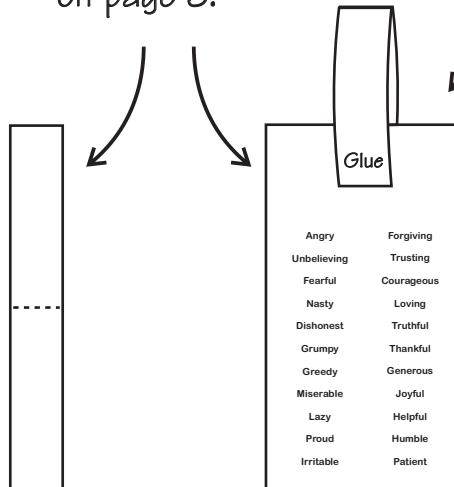

Making good decisions

Print this on card

1. Fold along line.

2. Cut out the two windows.

3. Fold the side flaps to the back along the dotted line.

4. Glue the one flap onto the other.

Back view

5. Cut the side strip and the options card on page 3.

6. Fold side strip along the dotted line and glue it to the top of the options card.

7. Insert the options card into the sleeve.

**When choosing
a path**

Don't be

Be

I run in the path
of your commands,
for you have set
my heart free.