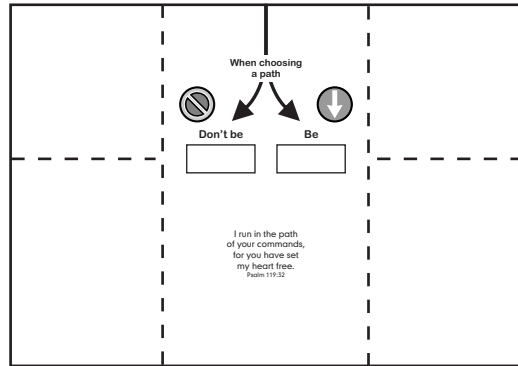

Making good decisions

Print this on card

1. Fold along line.

2. Cut out the two windows.

3. Fold the side flaps to the back along the dotted line.

4. Glue the one flap onto the other.

Back view

5. Cut the side strip and the options card on page 3.

6. Fold side strip along the dotted line and glue it to the top of the options card.

7. Insert the options card into the sleeve.

**When choosing
a path**

Don't be

Be

I run in the path
of your commands,
for you have set
my heart free.