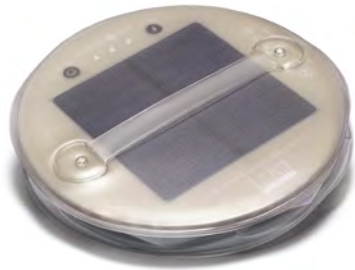

Lasts up to
12 hours on
bright setting

Retains 95%
charge/month
when in storage

Waterproof
IP67 rating

Operating temp:
15° F – 122° F
(-10° C – 50° C)

Charge
indicator

Magic hour at any hour

Luci Lux, our most elegant light, merges the utility of a portable light and the aesthetic of modern home decor. With a soft frosted finish, Luci Lux is the ultimate ambient light – perfect for those summer dinner parties or that relaxing bath. Just like candlelight, the warm, bright glow turns any moment into a magical experience.

SPECIFICATIONS

Luci[®] Lux Inflatable Solar Light

\$19.95 MSRP

10.8 cm height | 12.7 cm diameter | 2.5 cm collapsed

- Warm LEDs
- Frosted finish
- No batteries needed, just the sun
- Battery charge indicator
- 1 year warranty