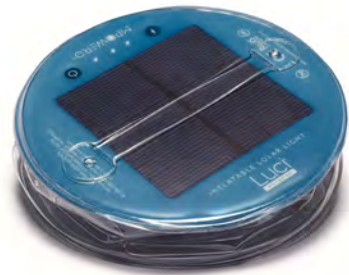

SPECIFICATIONS

Luci® Outdoor Inflatable Solar Light

\$14.95 MSRP

10.8 cm height | 12.7 cm diameter | 2.5 cm collapsed

- Dual straps (top & bottom)
- Lightweight, durable & waterproof
- No batteries needed, just the sun
- Battery charge indicator
- 1 year warranty