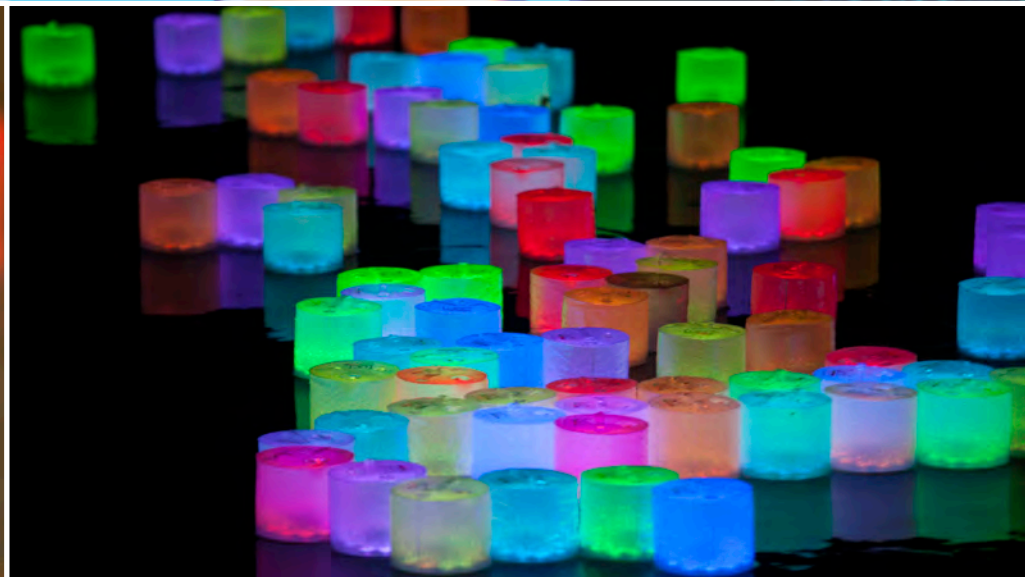

Why settle for one color when you can have eight? Luci Color lets you choose the mood by setting a color or cycling through them all in sequence. Like all Luci lights, it's waterproof, lightweight, and completely solar. So you can throw it in the pool, bring it to that concert, or turn your kid's bathtime into playtime. Just the right accessory to deck out the dorm room or string some together and take your party to the next level. Home decor never looked so colorful.