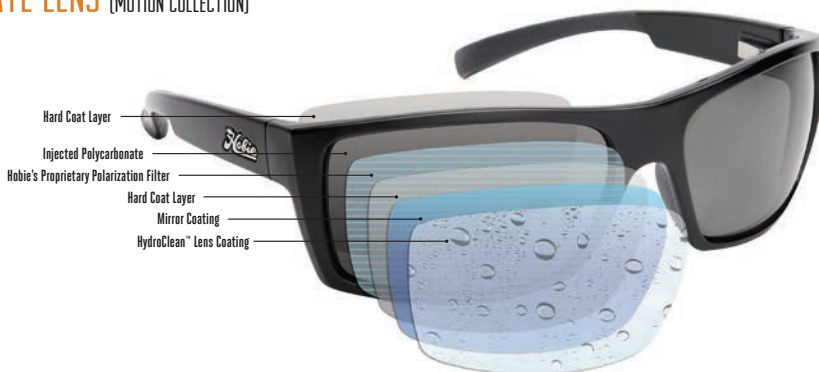

## HYDRO INFINITY 360° CLEAN POLARIZED HYDRO INFINITY LENS (HYDRO COLLECTION)

The lightweight Injected Polycarbonate HydroClean™ Polarized lenses features our most innovative lens technology yet. Hydro Infinity Lenses offer 360° of protection through dual-coated layers that repel water, prevent sweat and sunscreen from building up, and are easy to clean.

## HYDROCLEAN™ POLARIZED LENS TECHNOLOGY POLYCARBONATE LENS (MOTION COLLECTION)

The lightweight Injected Polycarbonate HydroClean™ Polarized lenses are for active sports as well as everyday wear. Each lens is comprised of 100% polarized injected polycarbonate: the lightest lens material offered that is virtually shatterproof with hard-coatings for scratch resistance.