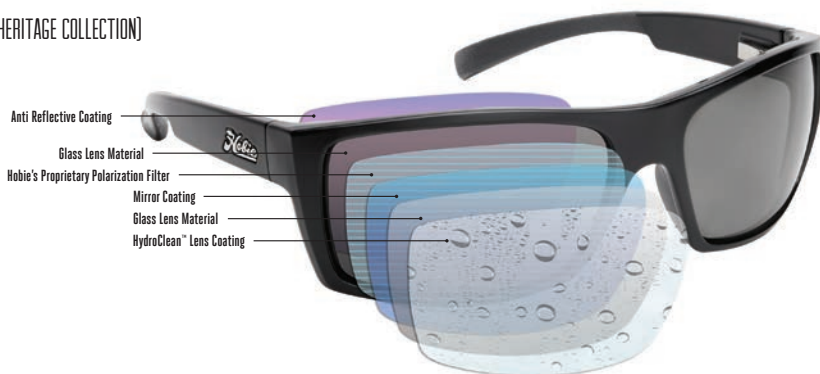

LENS TECHNOLOGY

EASY TO CLEAN, SCRATCH RESISTANT, AND HYDROPHOBIC | 100% UV PROTECTION | LIFETIME WARRANTY

HYDROCLEAN™ POLARIZED LENS TECHNOLOGY GLASS LENS (HERITAGE COLLECTION)

The Hobie Polarized Heritage Collection features lightweight and durable glass lenses. Comprised of 100% Borosilicate Glass with HydroClean™ Lens Technology, these lenses offer superior optical clarity.