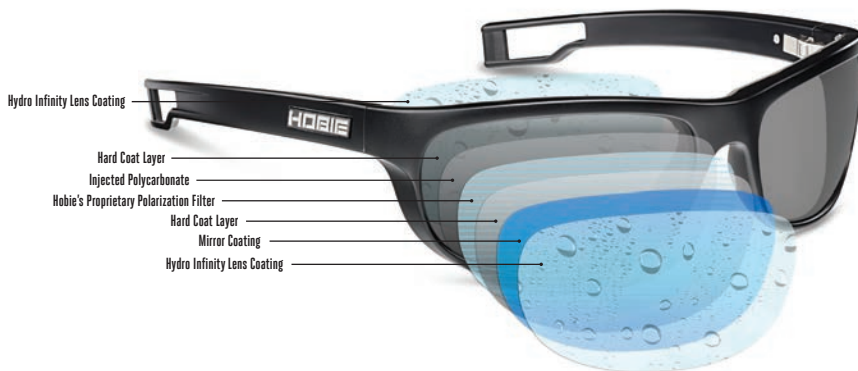

# LENS TECHNOLOGY

EASY TO CLEAN, SCRATCH RESISTANT, AND HYDROPHOBIC | 100% UV PROTECTION | LIFETIME WARRANTY

## HYDRO INFINITY 360° CLEAN POLARIZED HYDRO INFINITY LENS (HYDRO COLLECTION)

The lightweight Injected Polycarbonate HydroClean™ Polarized lenses features our most innovative lens technology yet. Hydro Infinity Lenses offer 360° of protection through dual-coated layers that repel water, prevent sweat and sunscreen from building up, and are easy to clean.