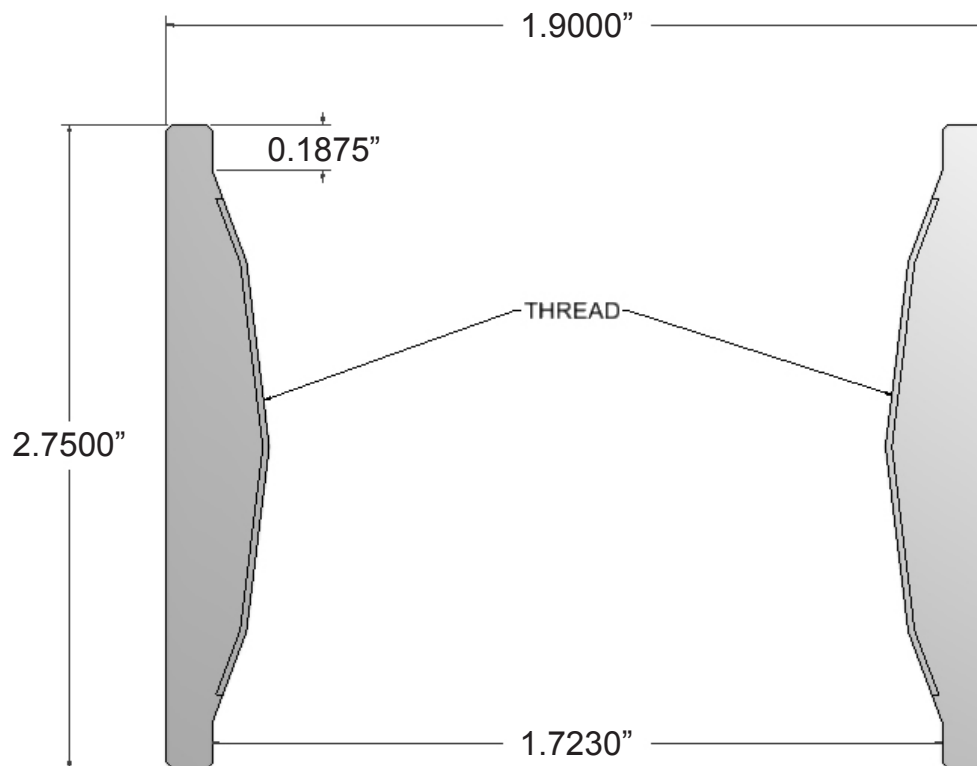

Part Number:

M3427851D

Description:

COUPLING

1 1/4" REAMED & DRIFTED (R&D), 11.5 V. THREAD 1.900" O.D.

BLACK

Make a Difference.