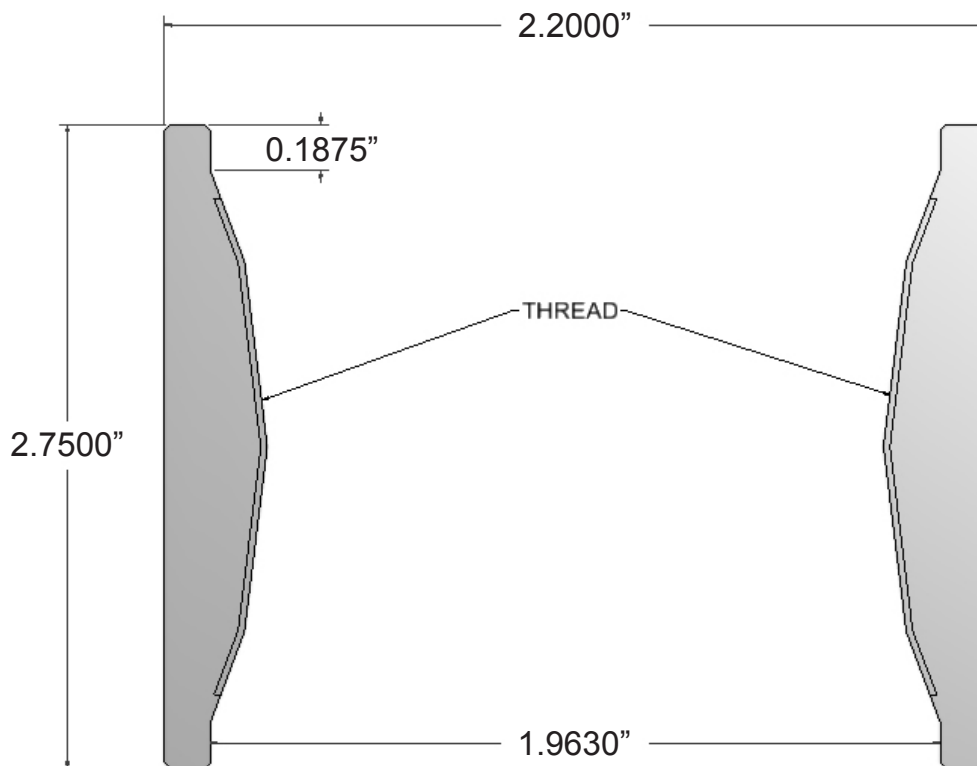

Part Number:

M3427852D

Description:

COUPLING

1 1/2" REAMED & DRIFTED (R&D), 11.5 V. THREAD 2.200" O.D.

BLACK

Make a Difference.