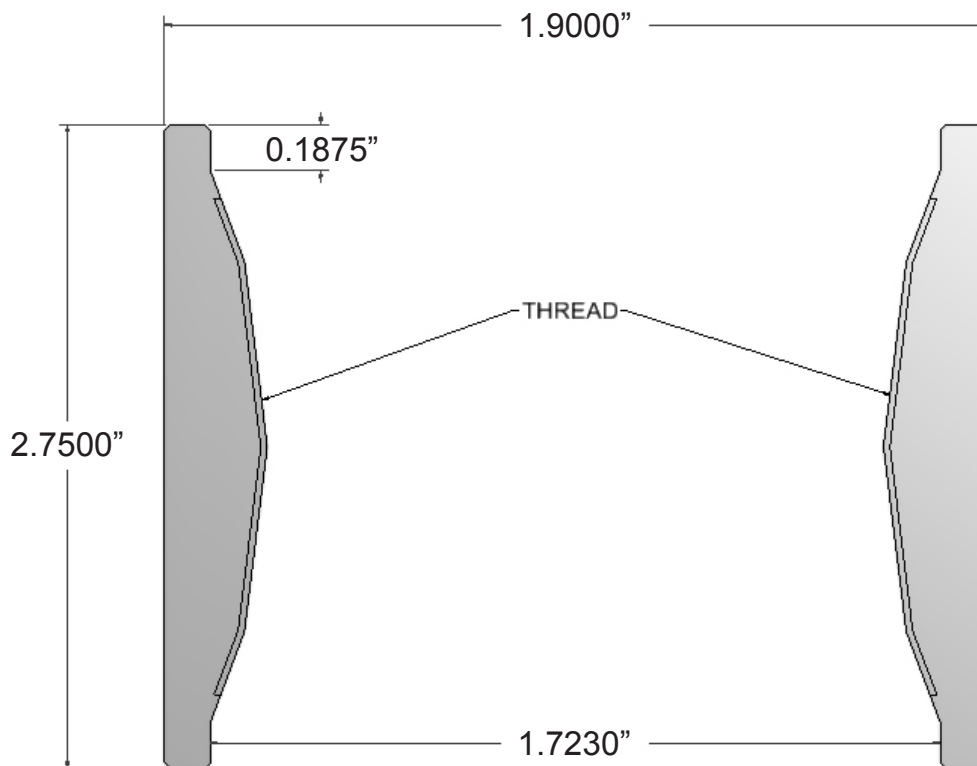

Part Number:

M3427951D

Description:

COUPLING

**1 1/4" REAMED & DRIFTED (R&D), 11.5 V. THREAD 1.900" O.D.
GALVANIZED**

Make a Difference.