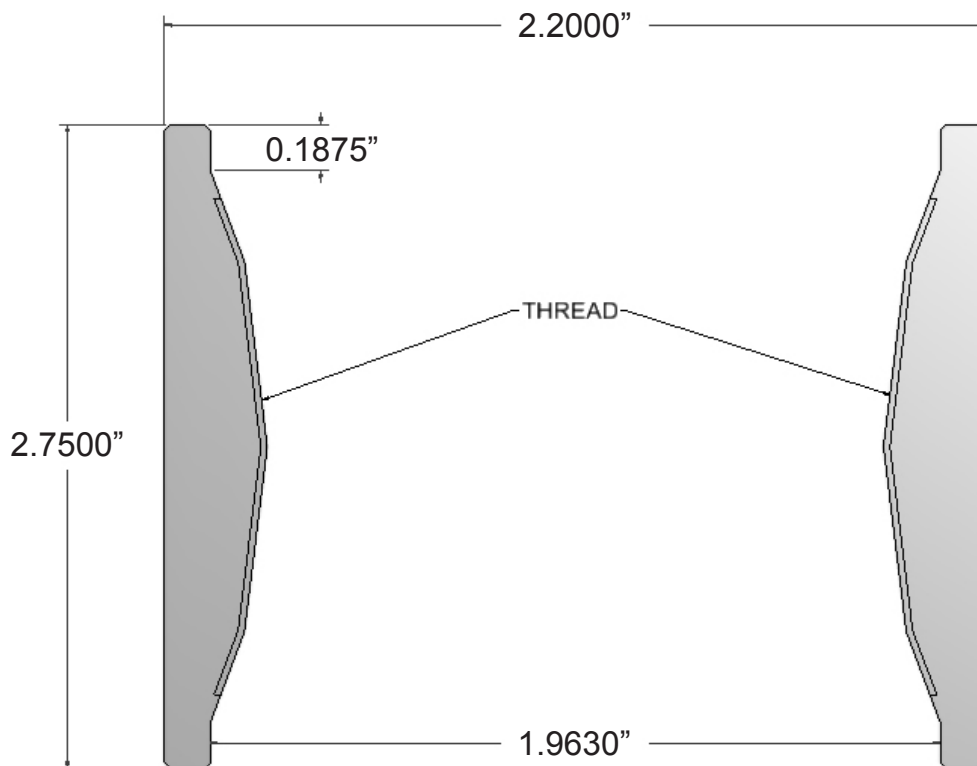

Part Number:

M3427952D

Description:

COUPLING

**1 1/2" REAMED & DRIFTED (R&D), 11.5 V. THREAD 2.200" O.D.
GALVANIZED**

Make a Difference.