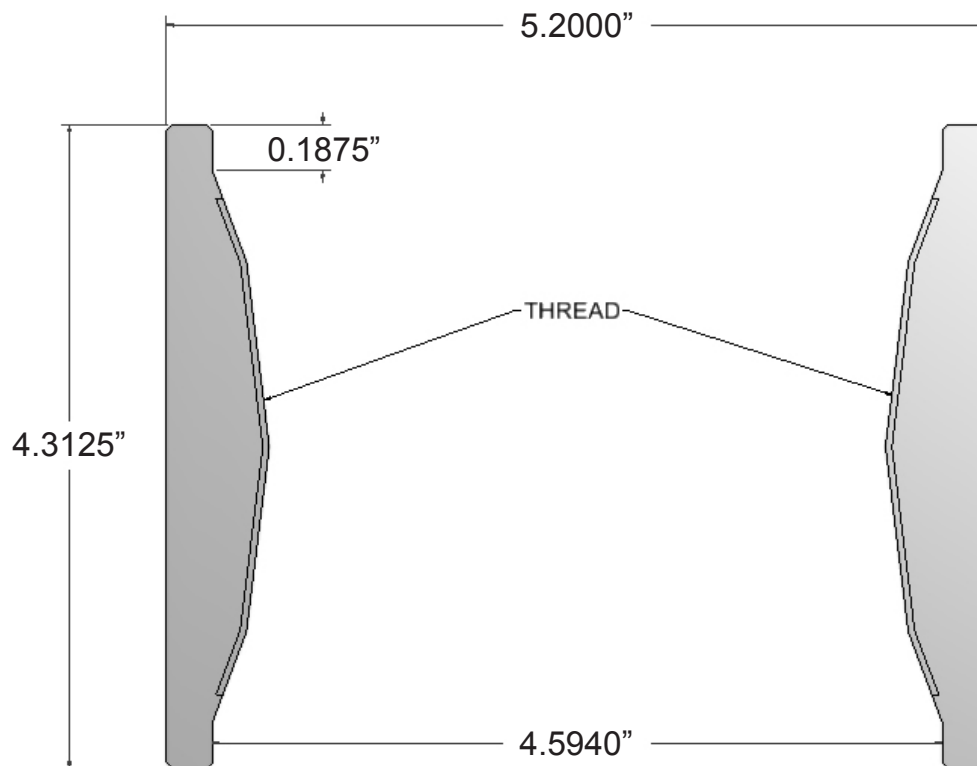

Part Number:

M3428055D

Description:

COUPLING

4" REAMED & DRIFTED (R&D), 8 V. THREAD 5.200" O.D.

BLACK

Make a Difference.