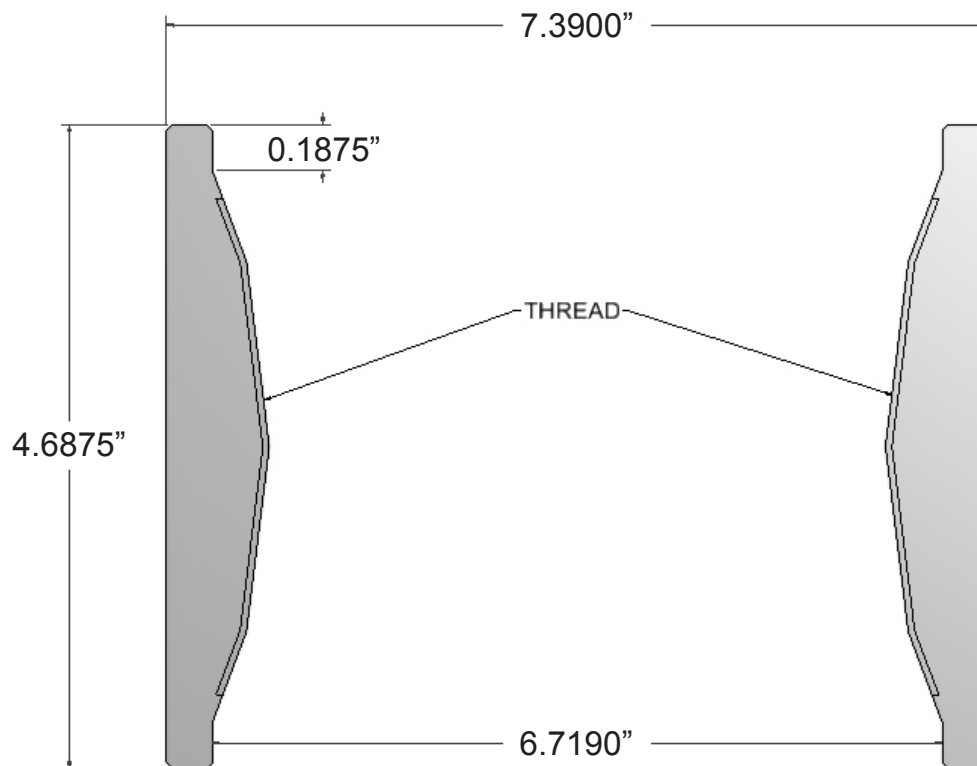

**M3429610D**

Description:

**COUPLING**

**6" REAMED & DRIFTED (R&D), 8 V. THREAD 7.390" O.D.**

**BLACK**

*Make a Difference.*