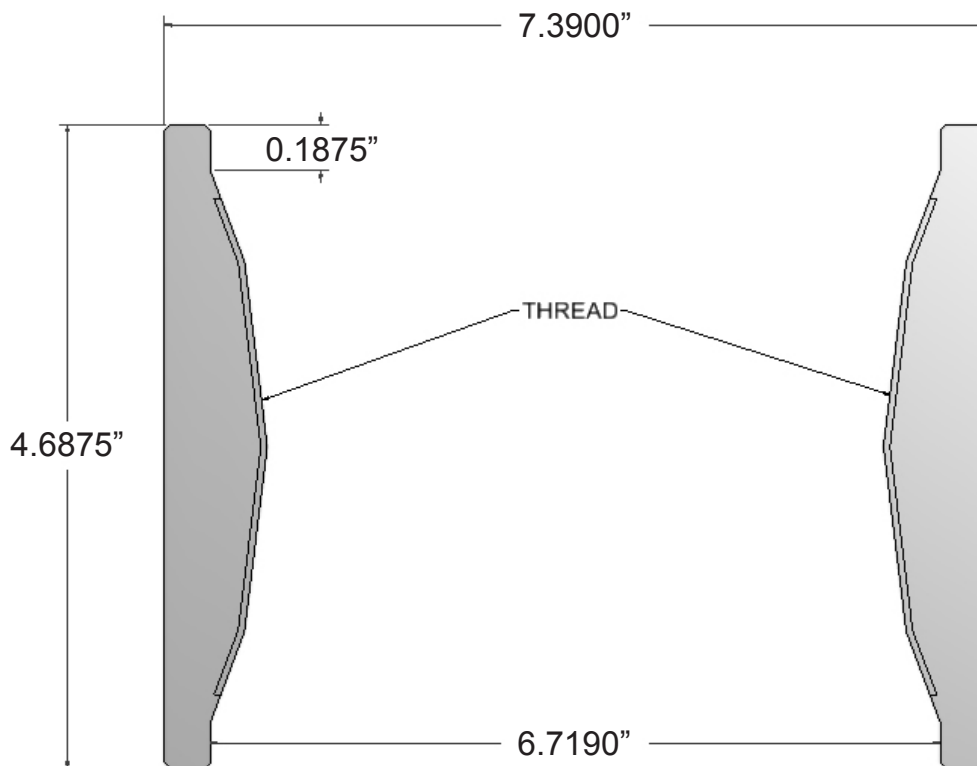

**M3429612D**

Description:

**COUPLING**

**6" REAMED & DRIFTED (R&D), 8 V. THREAD 7.390" O.D.**

**GALVANIZED**

*Make a Difference.*