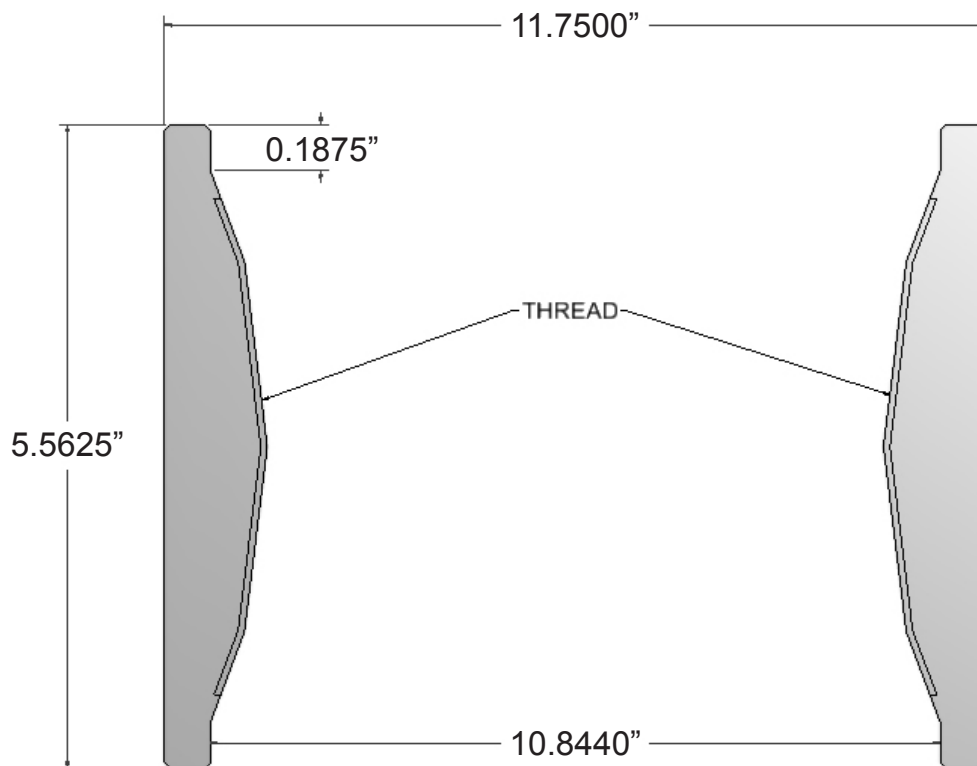

Part Number:

M3436380D

Description:

COUPLING

10" REAMED & DRIFTED (R&D), 8 V. THREAD 11.750" O.D.

BLACK

Make a Difference.