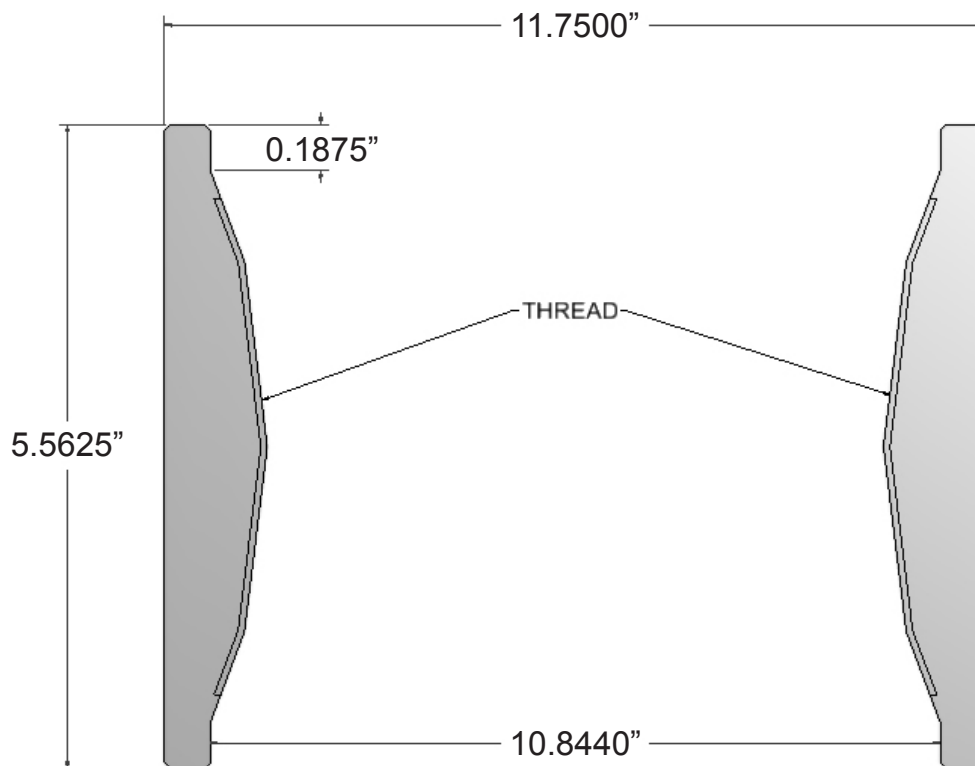

Part Number:

M3436382D

Description:

COUPLING

10" REAMED & DRIFTED (R&D), 8 V. THREAD 11.750" O.D.

GALVANIZED

Make a Difference.