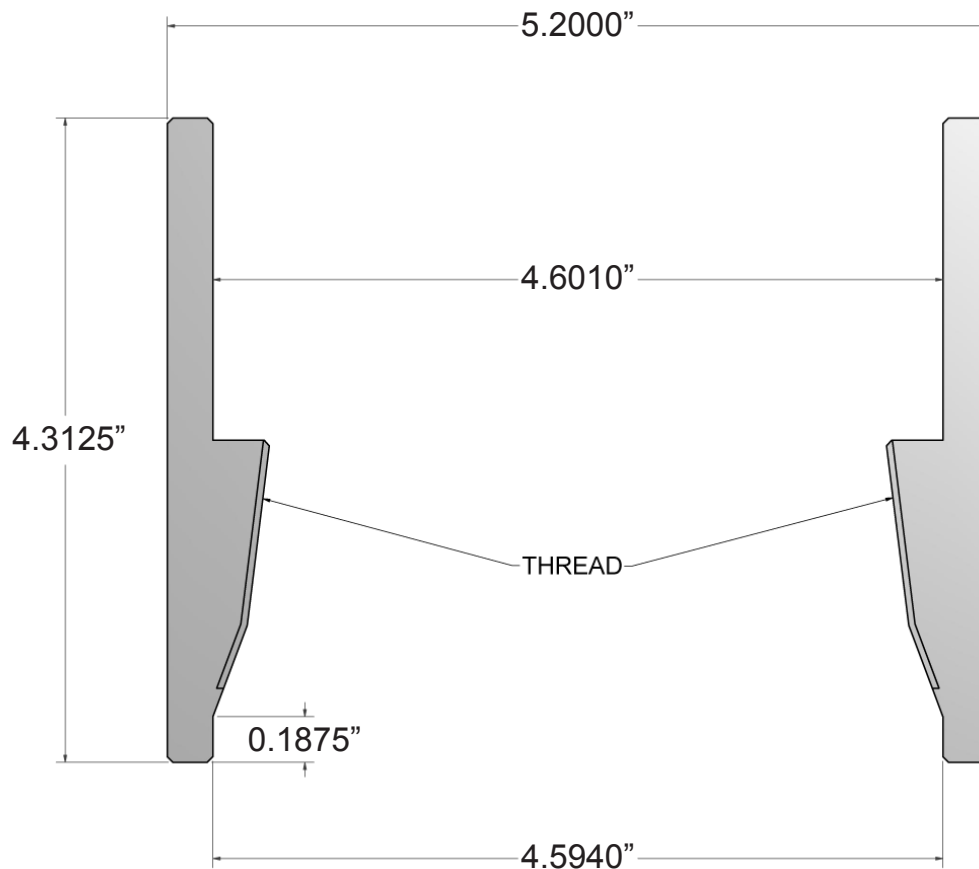

Part Number:

M3428060

Description:

ADAPTER COUPLING

4" WELD X 8 V. THREAD, 5.200" O.D.

Make a Difference.