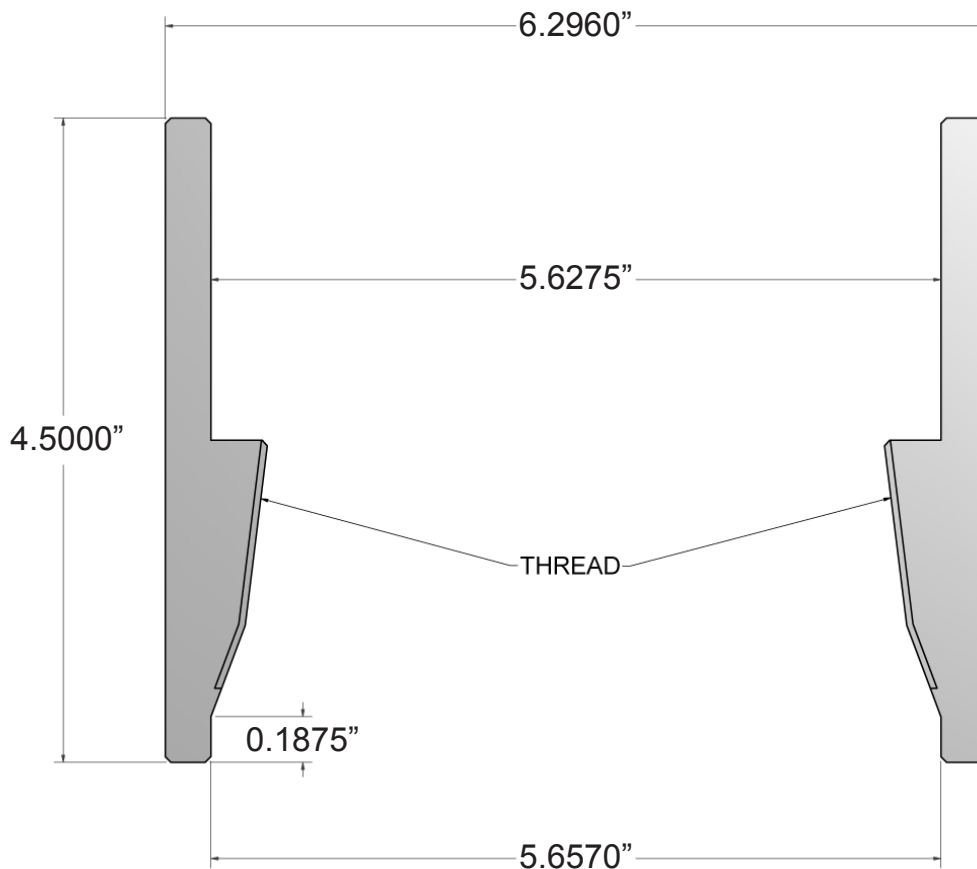

Part Number:

M3429505

Description:

ADAPTER COUPLING

5" WELD X 8 V. THREAD, 6.296" O.D.

Make a Difference.