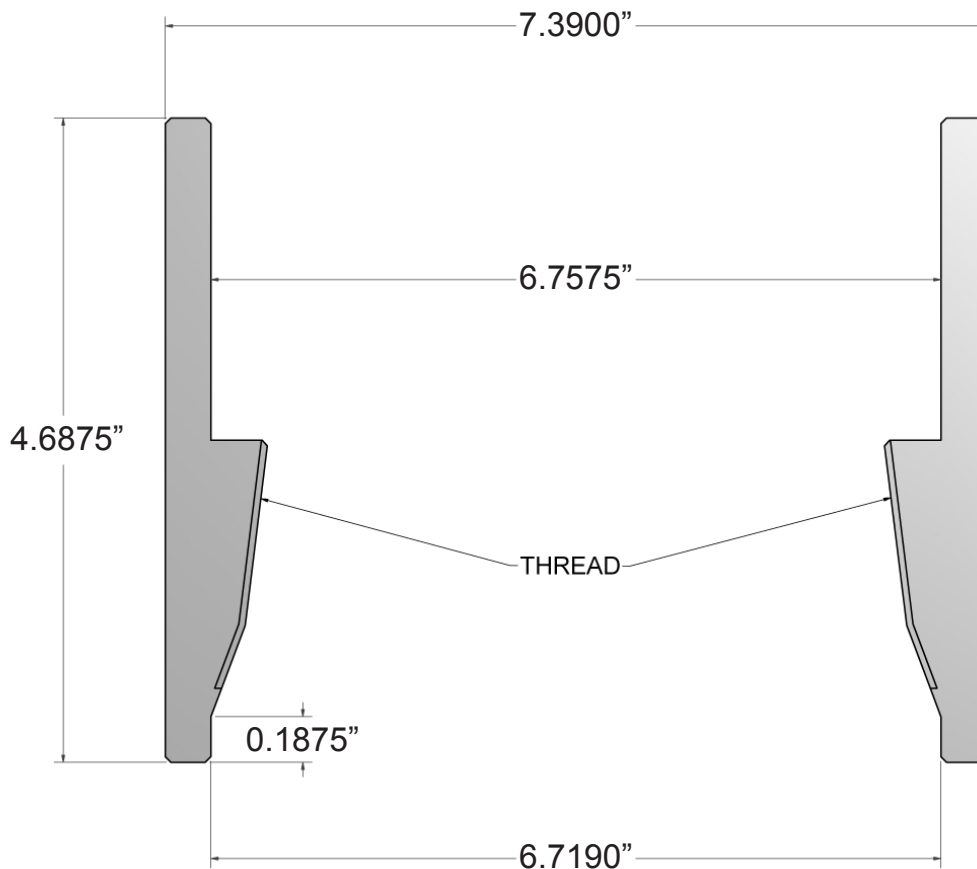

Part Number:

M3429620

Description:

ADAPTER COUPLING

6" WELD X 8 V. THREAD, 7.390" O.D.

Make a Difference.