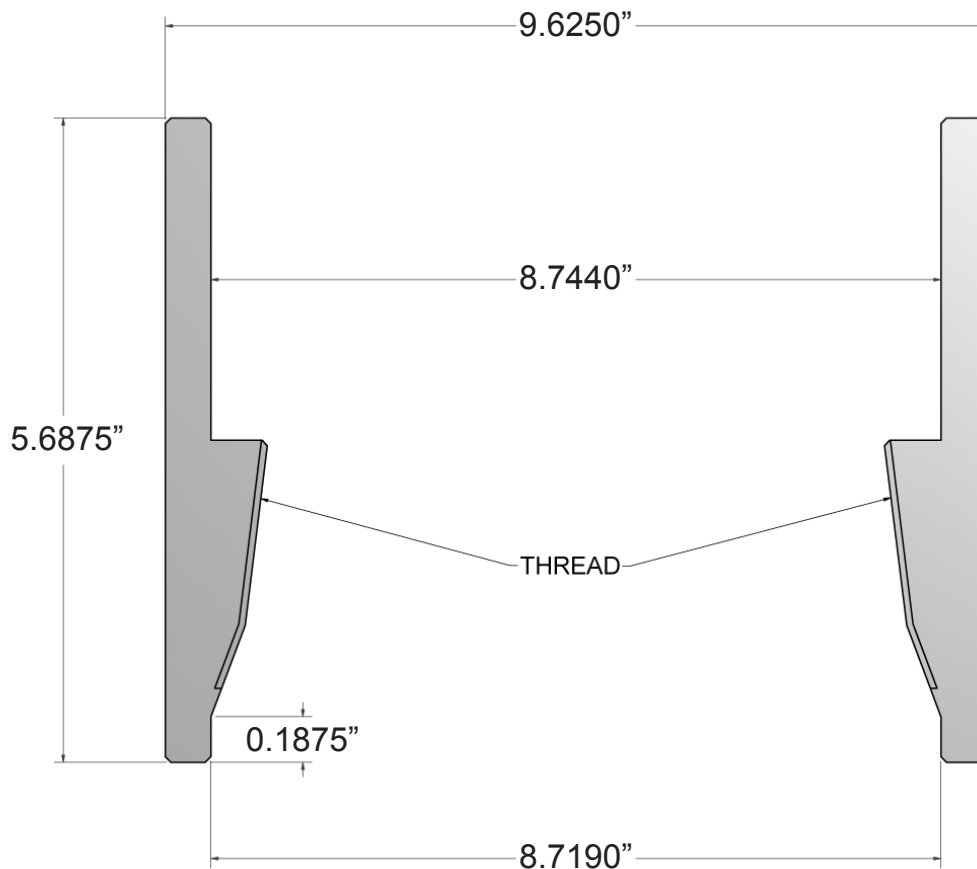

Part Number:

M3432302

Description:

ADAPTER COUPLING

8" WELD X 8 V. THREAD, 9.625" O.D.

Make a Difference.