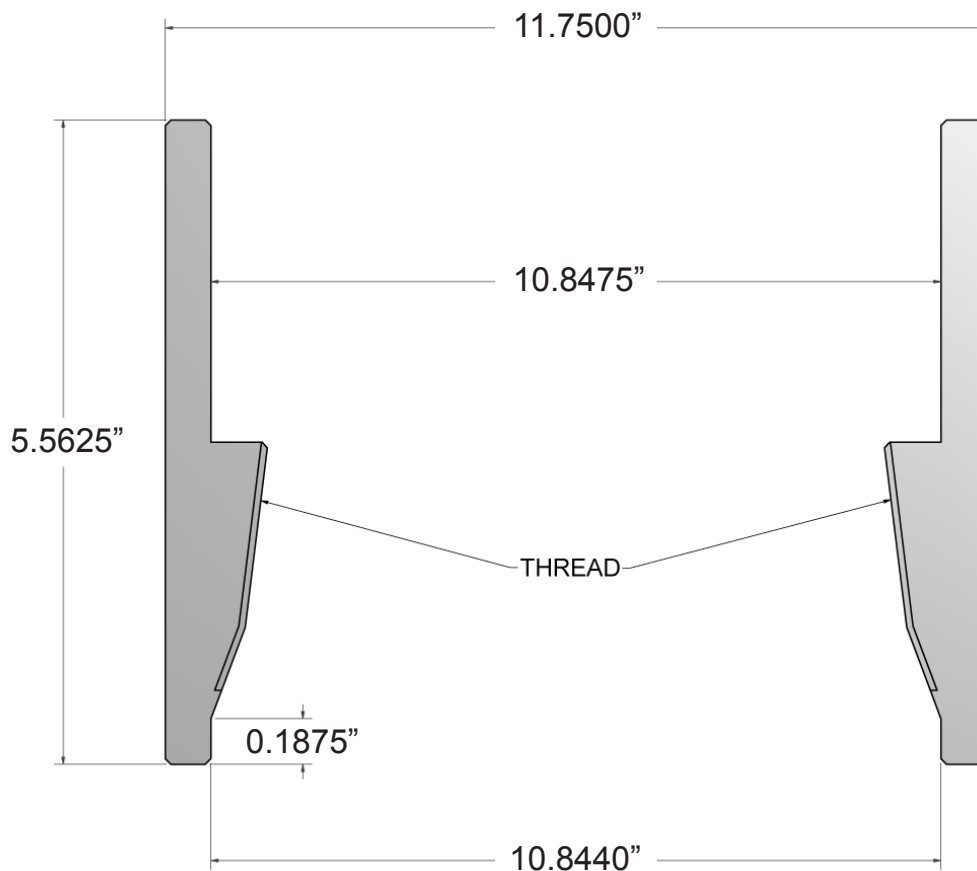

Part Number:

M3432303

Description:

ADAPTER COUPLING

10" WELD X 8 V. THREAD, 11.750" O.D.

Make a Difference.