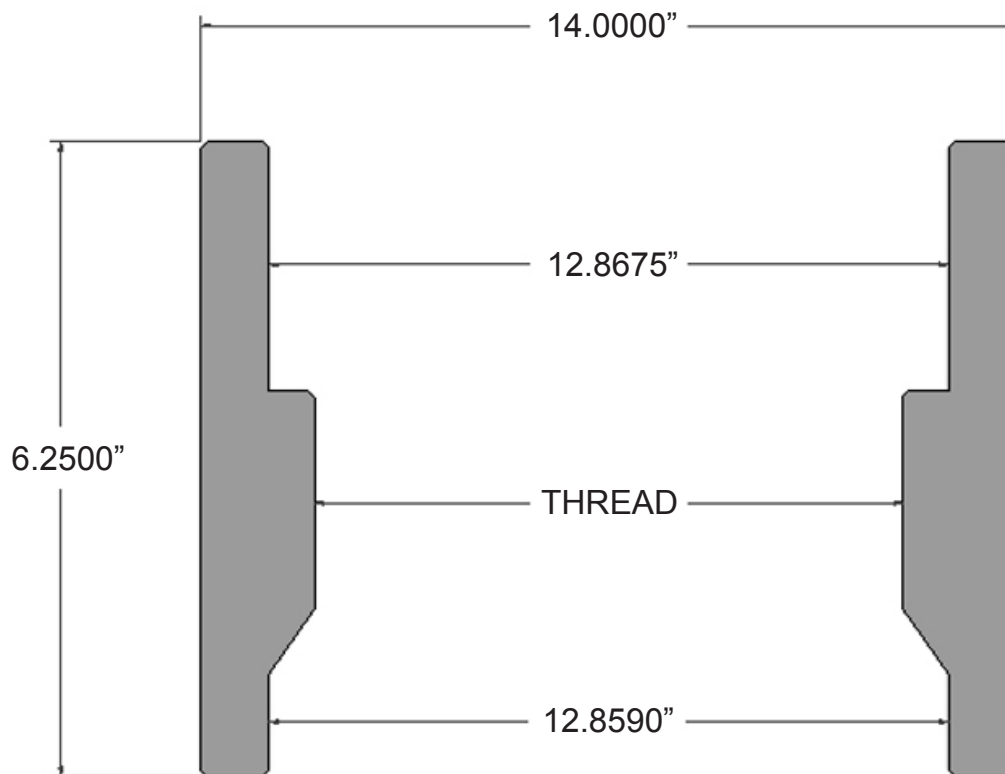

Part Number:

M3432304

Description:

ADAPTER COUPLING

12" WELD X 8 V. THREAD, 14.000" O.D.

Make a Difference.