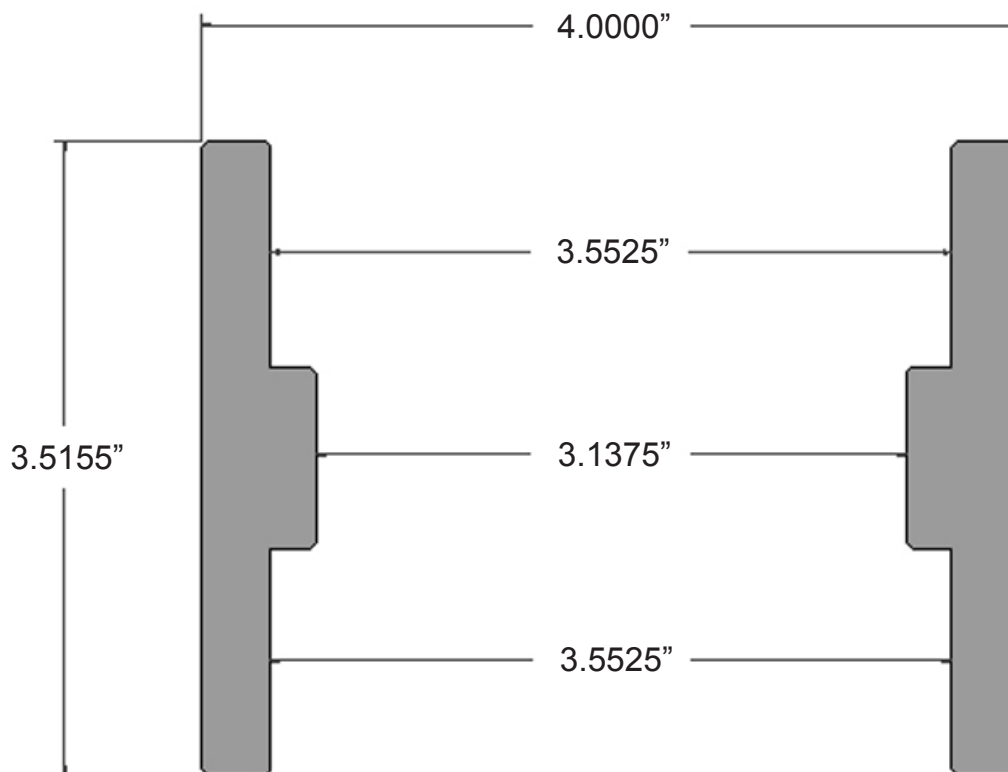

WELLMASTER

WELD RINGS

1494 Bell Mill Road, P.O. Box 456,
Tillsonburg, Ontario, Canada, N4G 4J1

www.WELLMASTER.ca

Toll Free: 1-800-387-9355

Phone: (519) 688-0500

Fax: (519) 688-0563

Email: wells@wellmaster.ca

Part Number:

M3428058

Description:

WELD RING

3 1/2" X 3 1/2" LONG, 4.000 O.D.

Make a Difference.