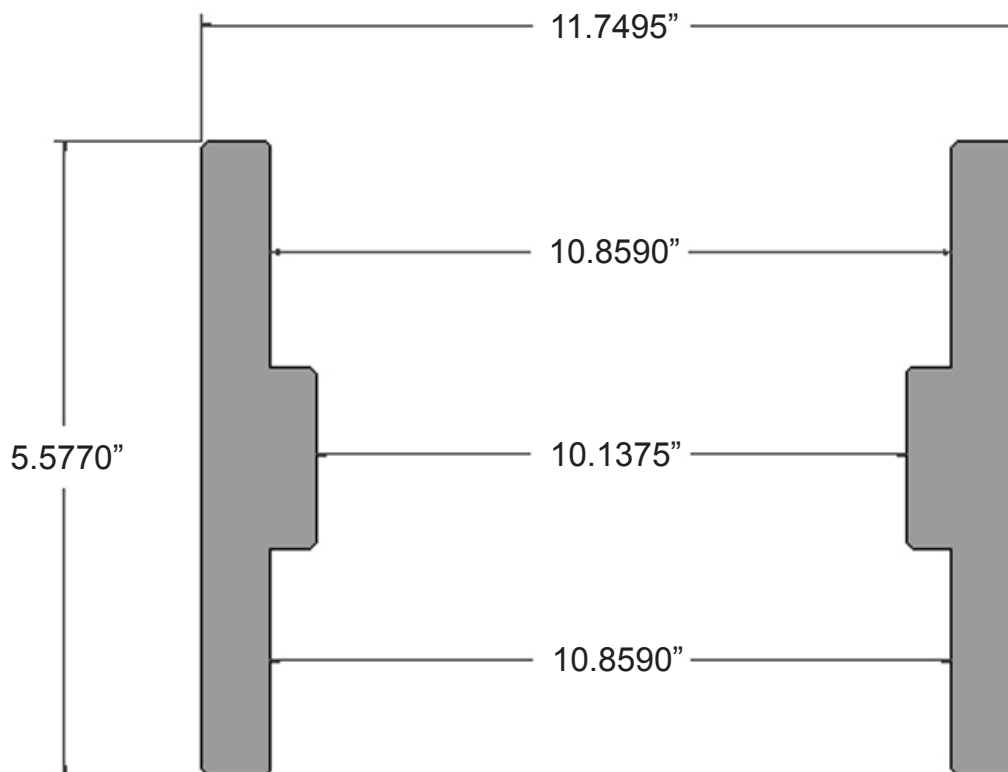

WELLMASTER

WELD RINGS

1494 Bell Mill Road, P.O. Box 456,
Tillsonburg, Ontario, Canada, N4G 4J1

www.WELLMASTER.ca

Toll Free: 1-800-387-9355

Phone: (519) 688-0500

Fax: (519) 688-0563

Email: wells@wellmaster.ca

Part Number:

M3436382

Description:

WELD RING

10 3/4" X 5 9/16" LONG, 11.750" O.D.

Make a Difference.