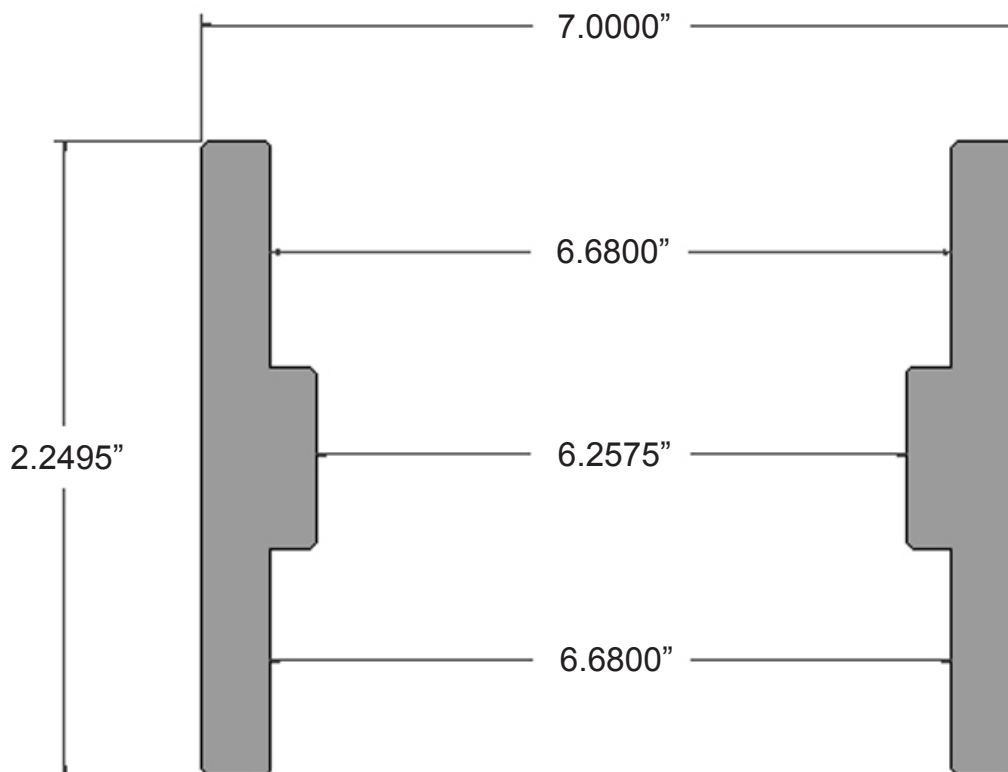

**M4506400**

Description:

**WELD RING**

**6 5/8" X 2 1/4" LONG, 1/2" WIDE CENTER LIP, 7.000" O.D.**

*Make a Difference.*