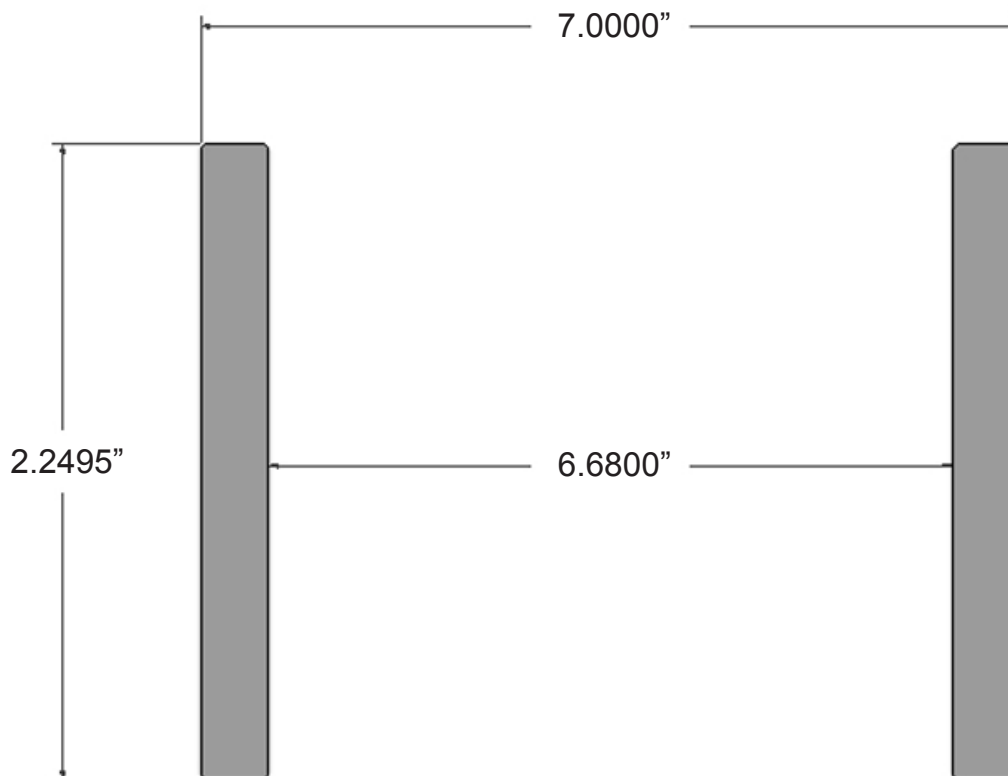

Part Number:

M4506401

Description:

WELD RING

6 5/8" X 2 1/4" LONG, NO CENTER LIP, 7.000" O.D.

Make a Difference.