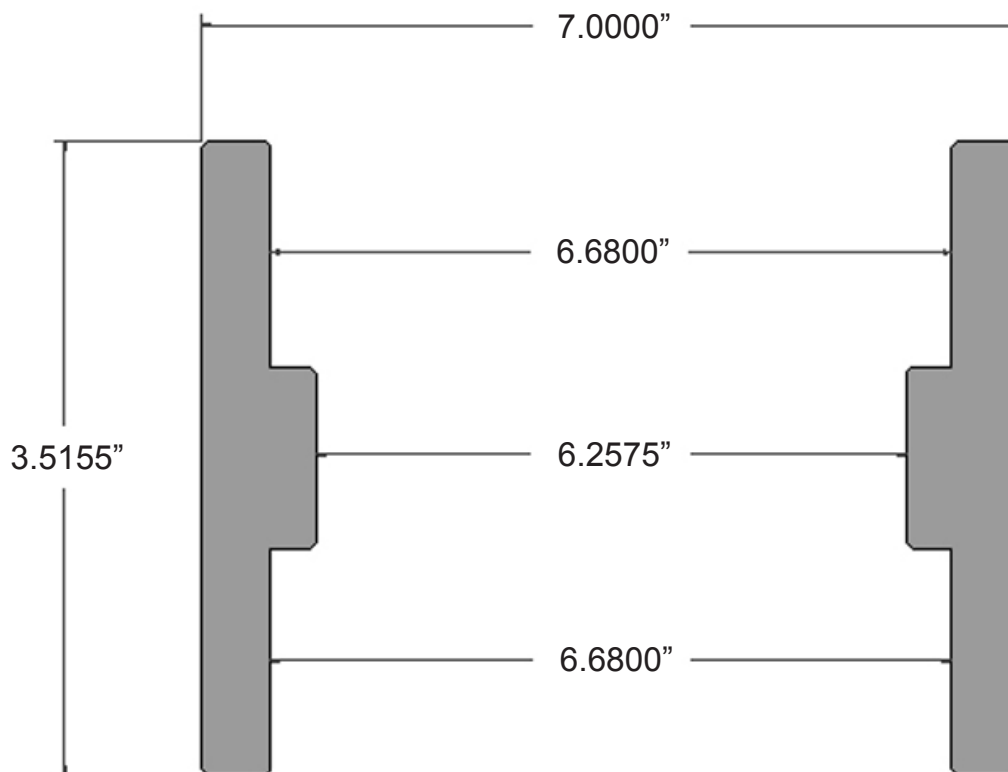

Part Number:

M4506415

Description:

WELD RING

6 5/8" X 3 1/2" LONG, 7.000" O.D.

Make a Difference.