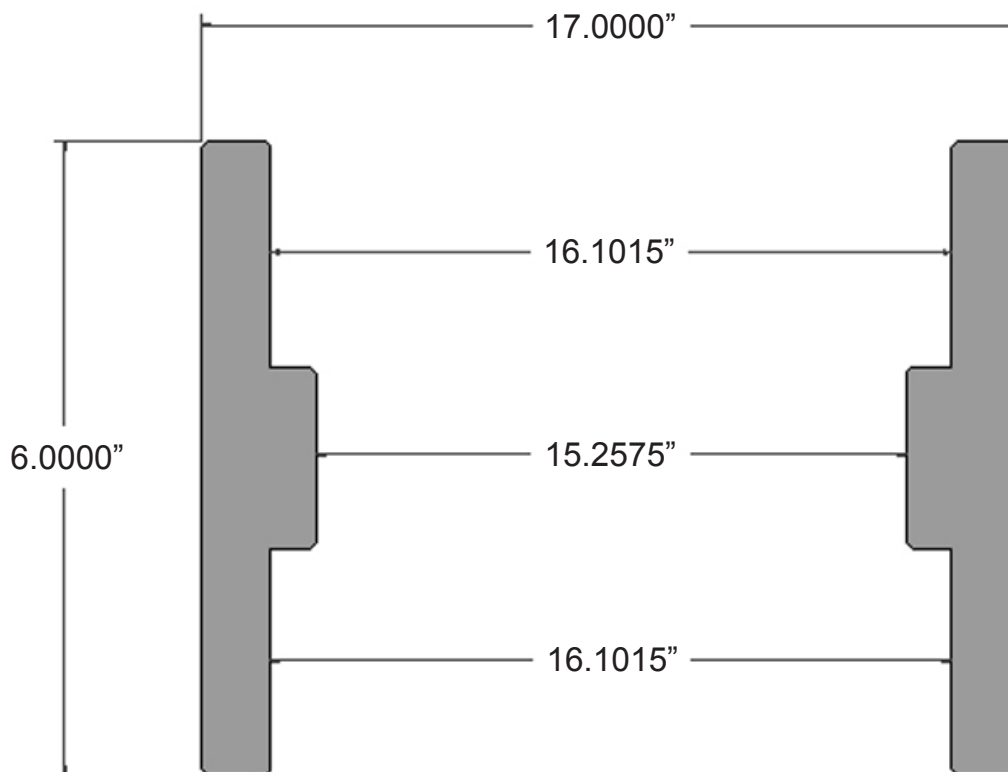

WELLMASTER

WELD RINGS

1494 Bell Mill Road, P.O. Box 456,
Tillsonburg, Ontario, Canada, N4G 4J1

www.WELLMASTER.ca

Toll Free: 1-800-387-9355

Phone: (519) 688-0500

Fax: (519) 688-0563

Email: wells@wellmaster.ca

Part Number:

M4508006

Description:

WELD RING

16" X 6" LONG, 17.000" O.D.

Make a Difference.