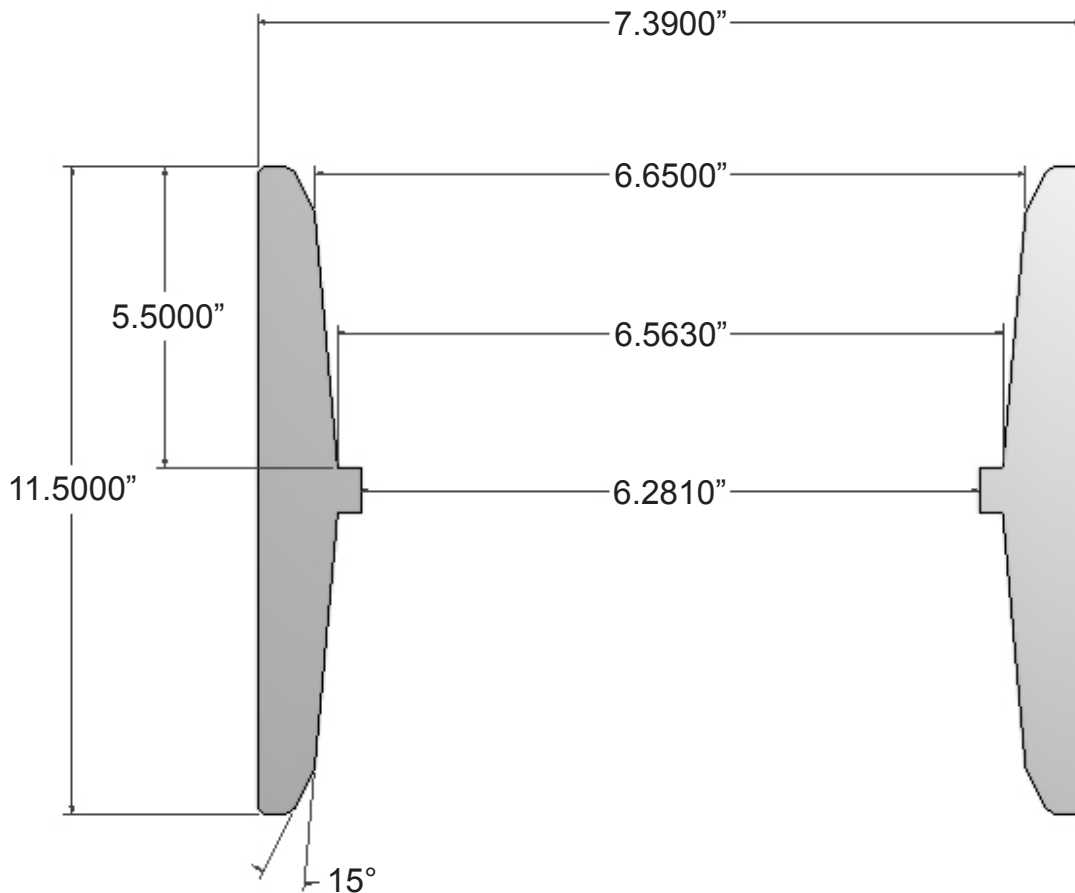

**M3448011D**

Description:

**COUPLING**

**6" PRESS X PRESS, 7.390" O.D.**

*Make a Difference.*