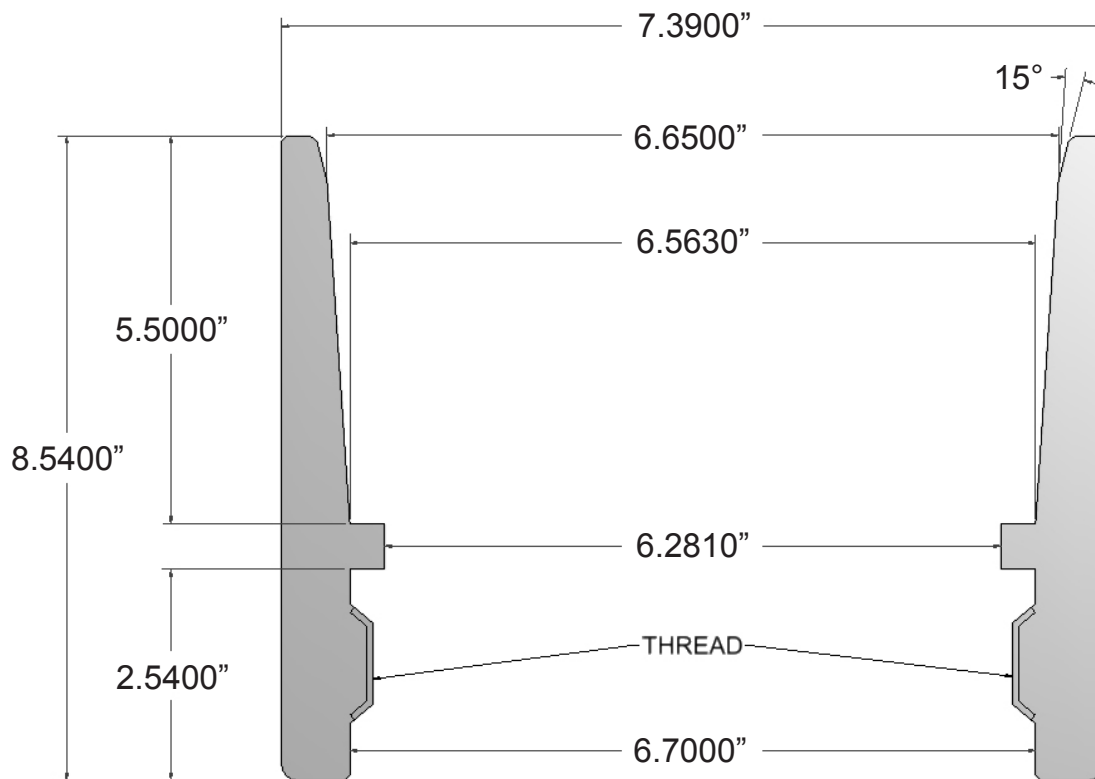

Part Number:

M3448010D

Description:

COUPLING

6" PRESS X 8 V. THREAD, 7.390" O.D.

Make a Difference.