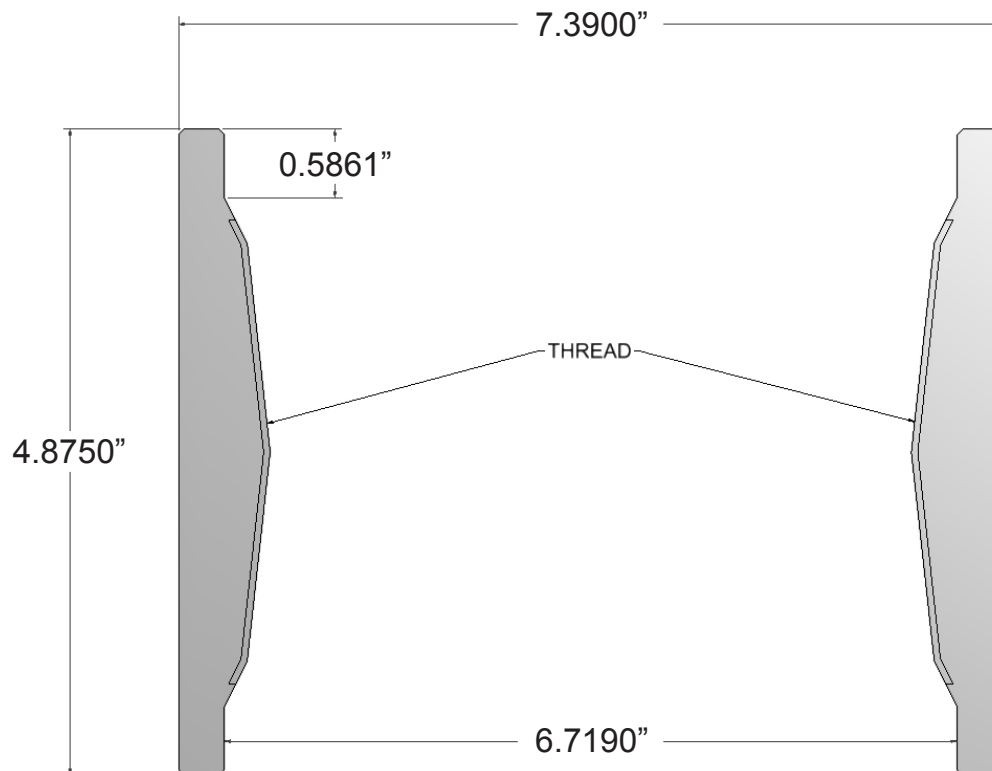

Part Number:

M3429950

Description:

COUPLING

6" LINE PIPE, 8 V. THREAD 7.390" O.D.

BLACK

Make a Difference.