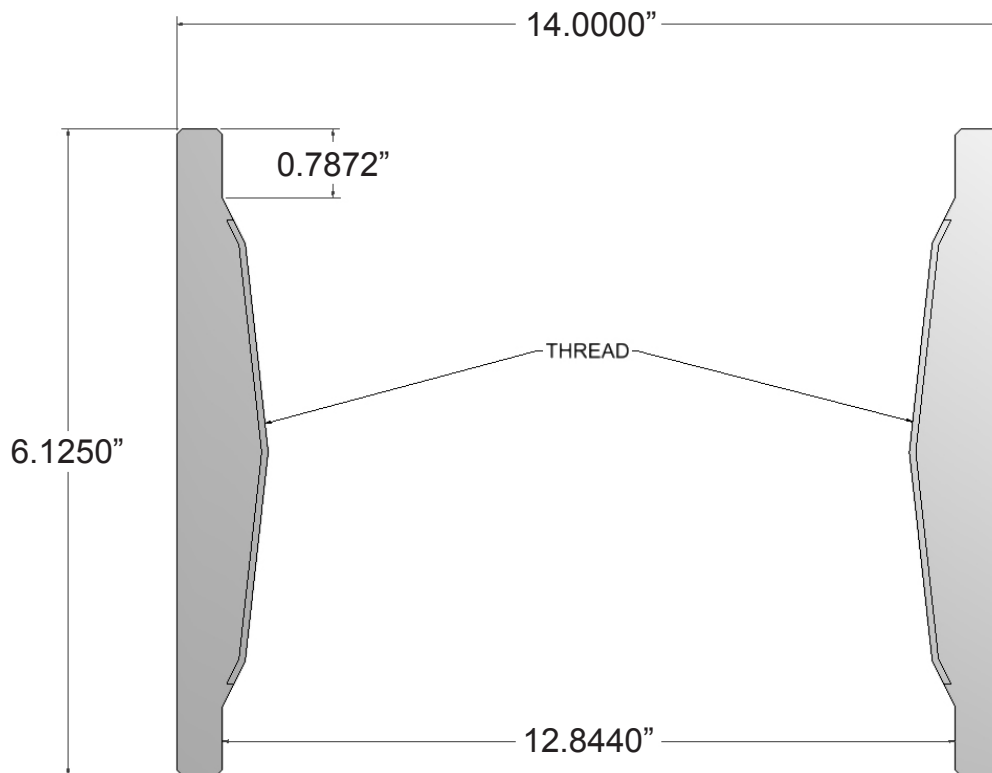

Part Number:

M3436500

Description:

COUPLING

12" LINE PIPE, 8 V. THREAD 14.000" O.D.

BLACK

Make a Difference.