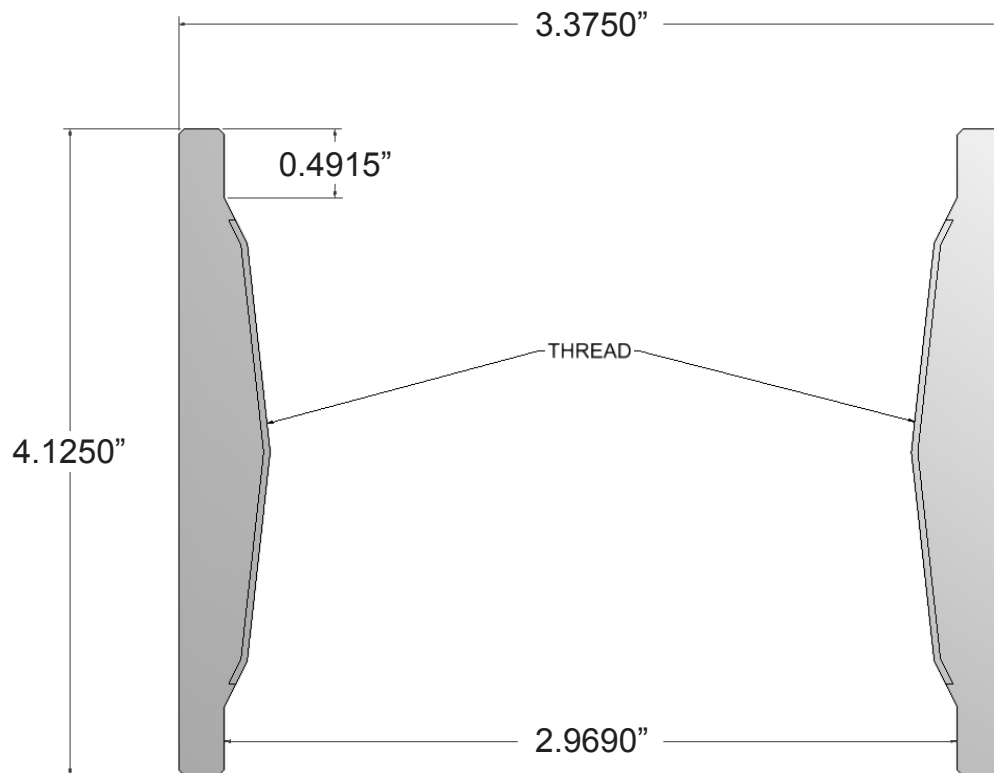

Part Number:

M3445008

Description:

COUPLING

2 1/2" LINE PIPE, 8 V. THREAD 3.375" O.D.

BLACK

Make a Difference.