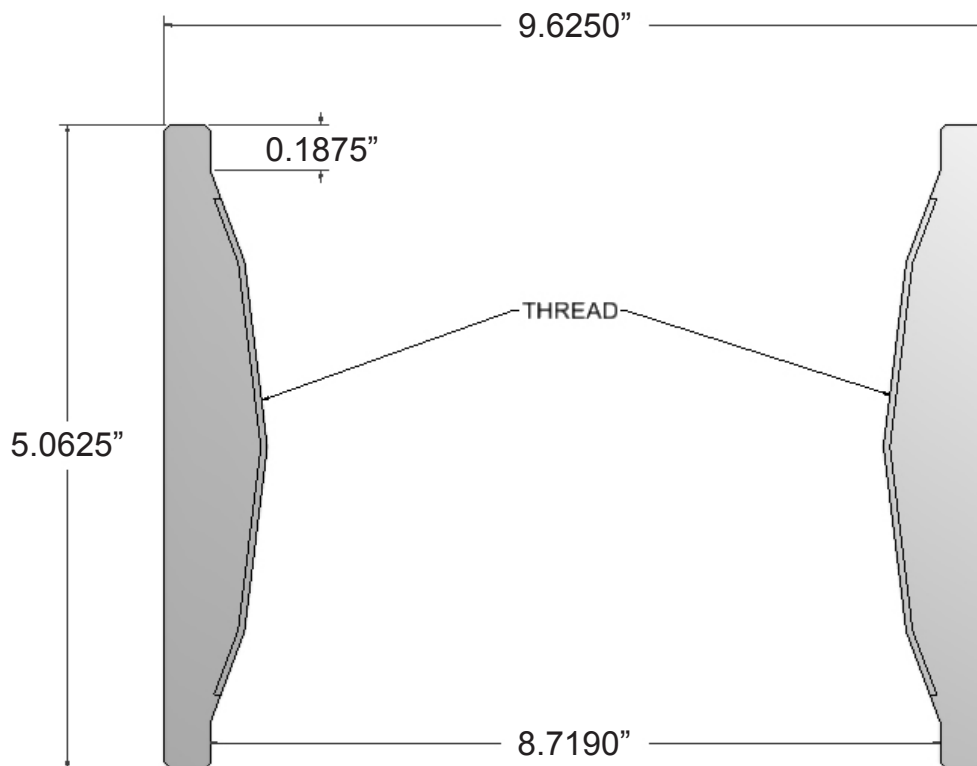

Part Number:

M3432351D

Description:

COUPLING

8" REAMED & DRIFTED (R&D), 8 V. THREAD 9.625" O.D.

BLACK

Make a Difference.