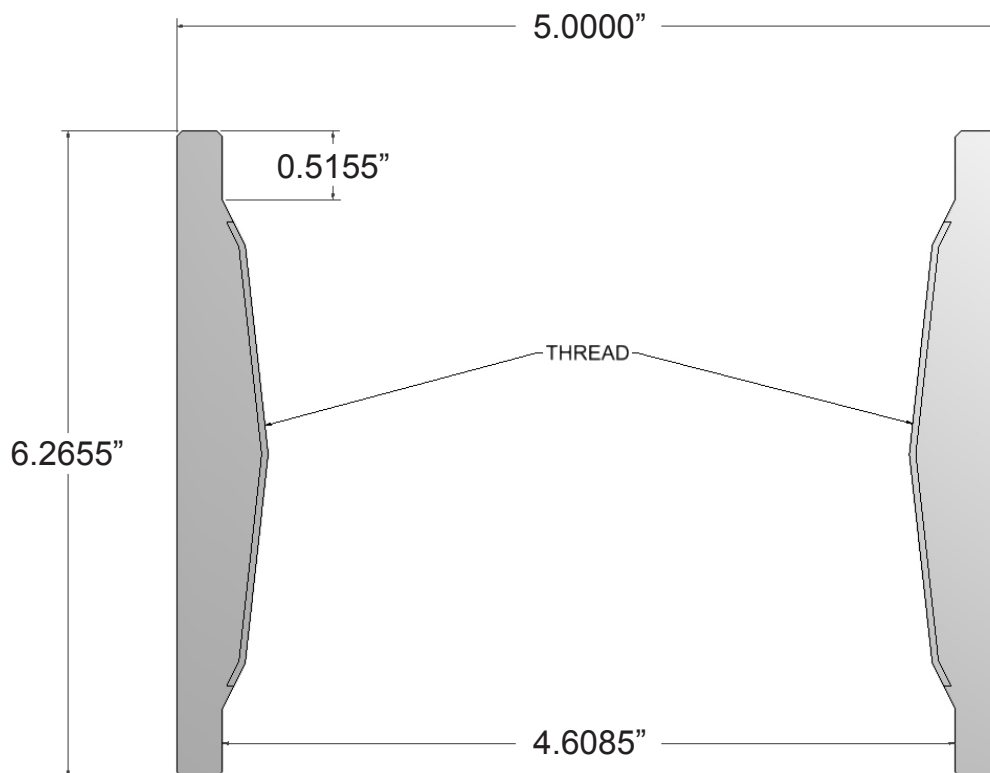

Part Number:

M3428100D

Description:

COUPLING

4 1/2" API, 8 RD. THREAD SHORT 5.000" O.D.

K-55 GRADE, ERCB DIRECTIVE 10

Make a Difference.