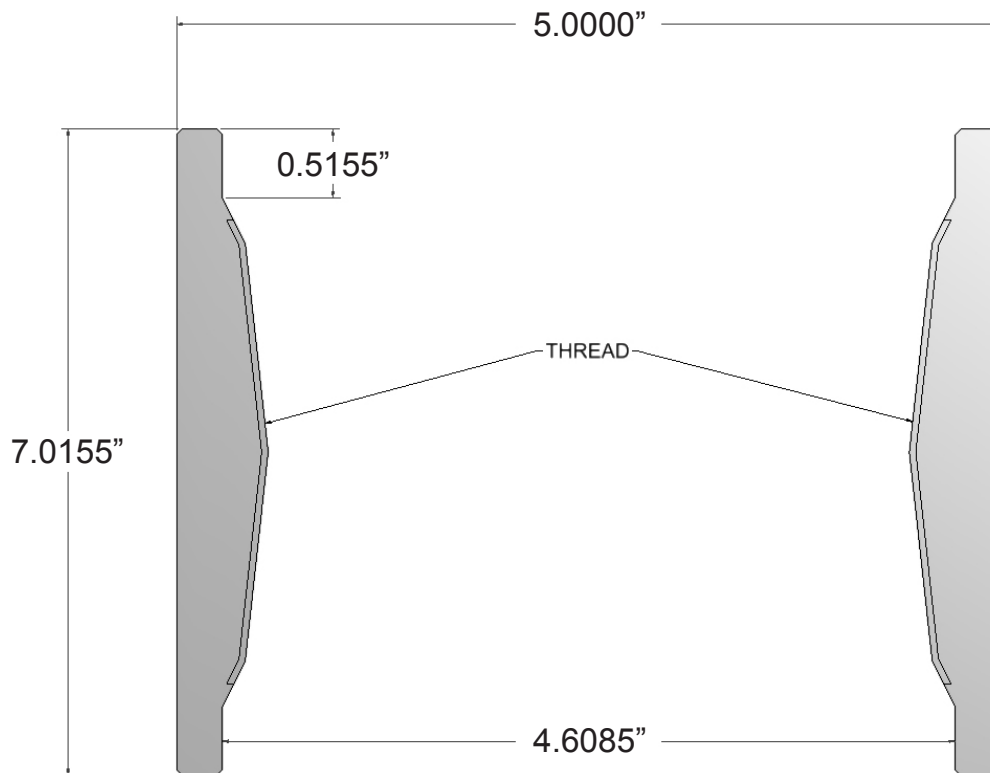

Part Number:

M3428200D

Description:

COUPLING

4 1/2" API, 8 RD. THREAD LONG 5.000" O.D.

K-55 GRADE, ERCB DIRECTIVE 10

Make a Difference.