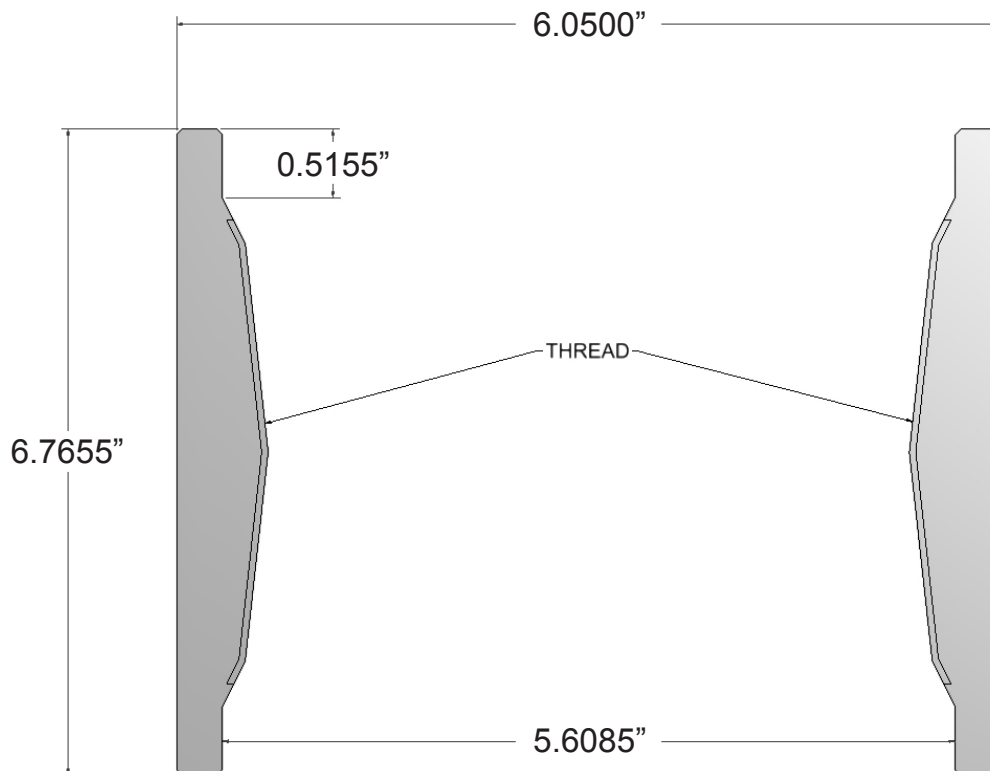

Part Number:

M3428800D

Description:

COUPLING

5 1/2" API, 8 RD. THREAD SHORT 6.050" O.D.

K-55 GRADE, ERCB DIRECTIVE 10

Make a Difference.