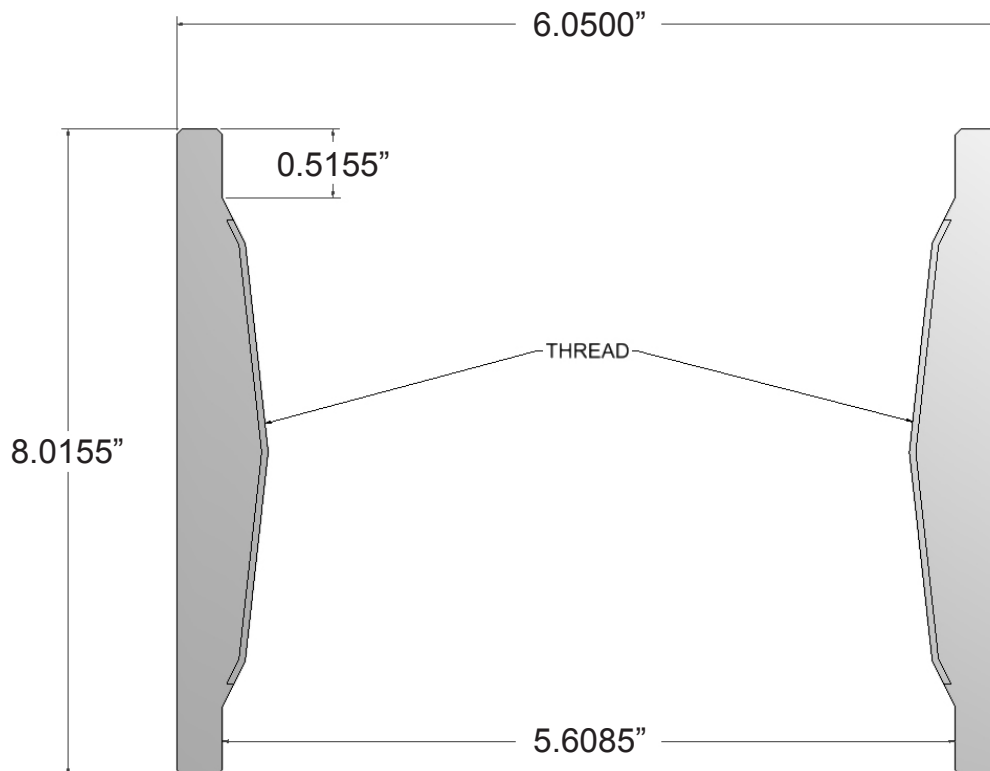

Part Number:

M3428900D

Description:

COUPLING

5 1/2" API, 8 RD. THREAD LONG 6.050" O.D.

K-55 GRADE, ERCB DIRECTIVE 10

Make a Difference.