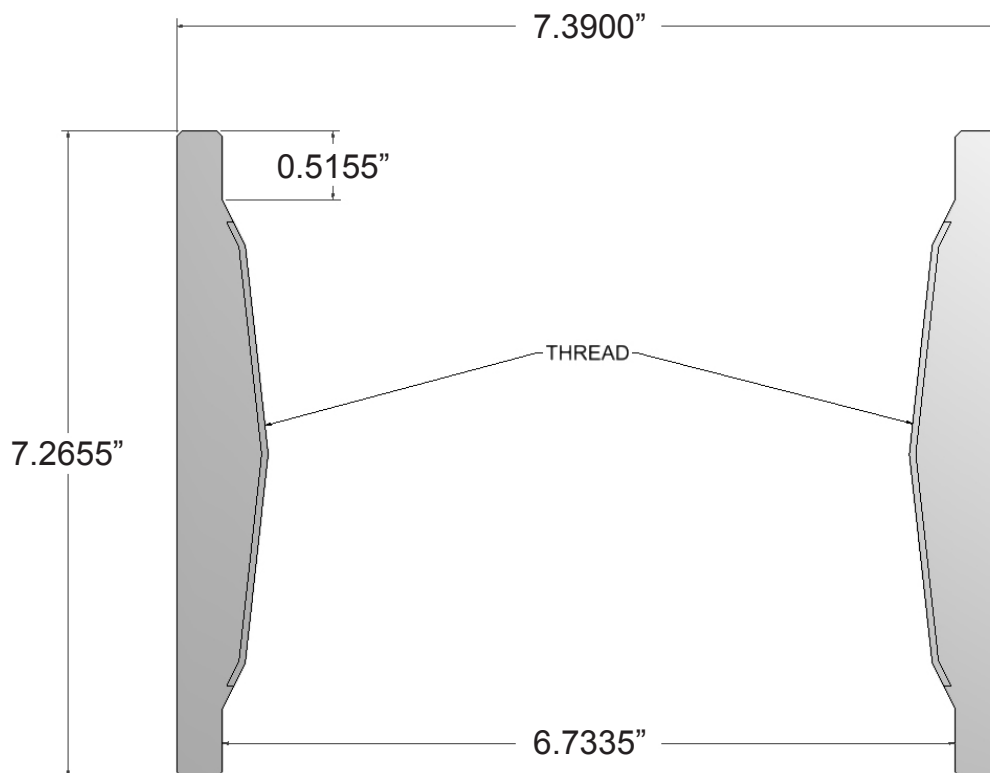

Part Number:

M3429800D

Description:

COUPLING

6 5/8" API, 8 RD. THREAD SHORT 7.390" O.D.

K-55 GRADE, ERCB DIRECTIVE 10

Make a Difference.