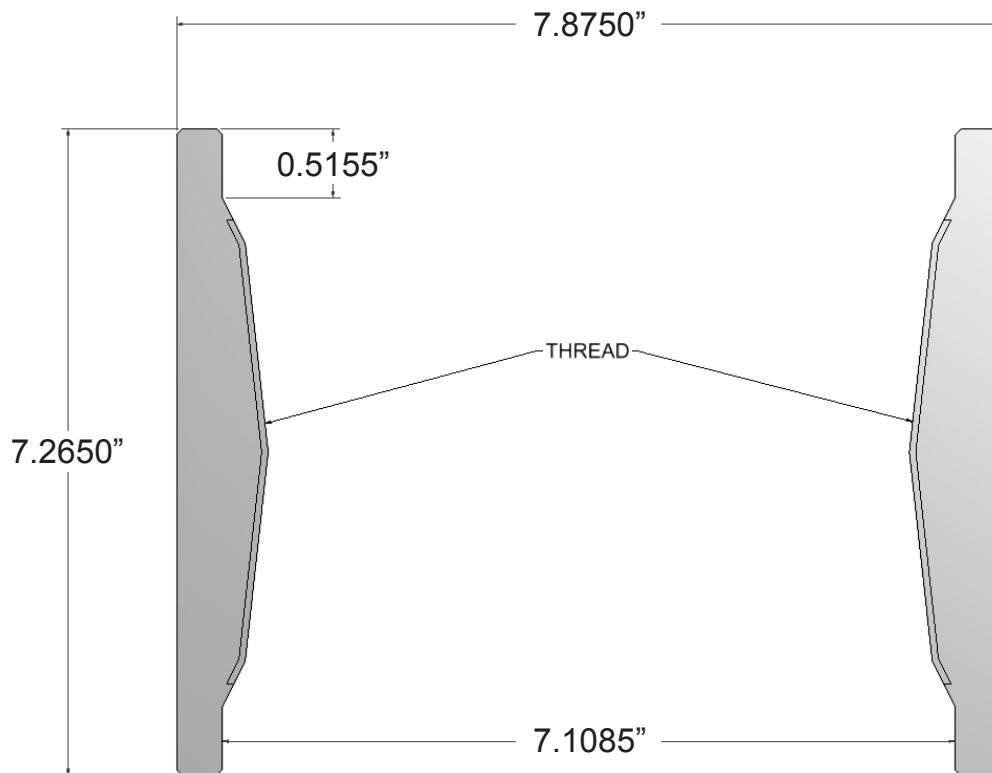

**M3430310D**

Description:

**COUPLING**

**7" API, 8 RD. THREAD SHORT 7.875" O.D.**

**K-55 GRADE, ERCB DIRECTIVE 10**

*Make a Difference.*