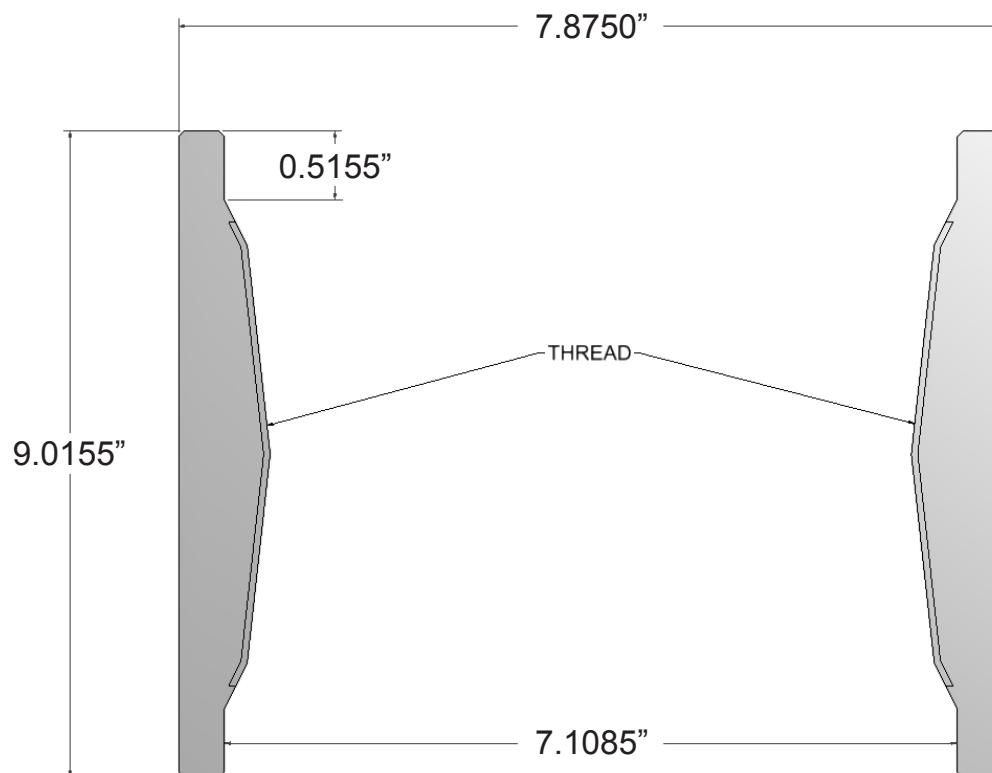

**M3430410D**

Description:

**COUPLING**

**7" API, 8 RD. THREAD LONG 7.875" O.D.**

**K-55 GRADE, ERCB DIRECTIVE 10**

*Make a Difference.*