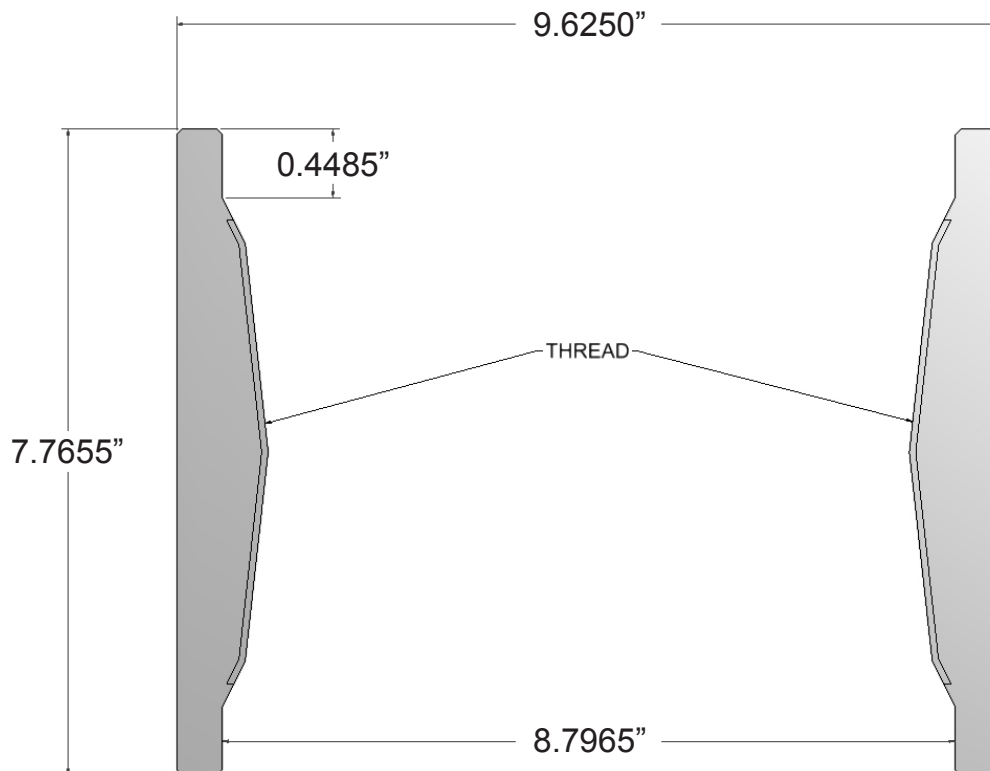

Part Number:

M3432050D

Description:

COUPLING

8 5/8" API, 8 RD. THREAD SHORT 9.625" O.D.

K-55 GRADE, ERCB DIRECTIVE 10

Make a Difference.