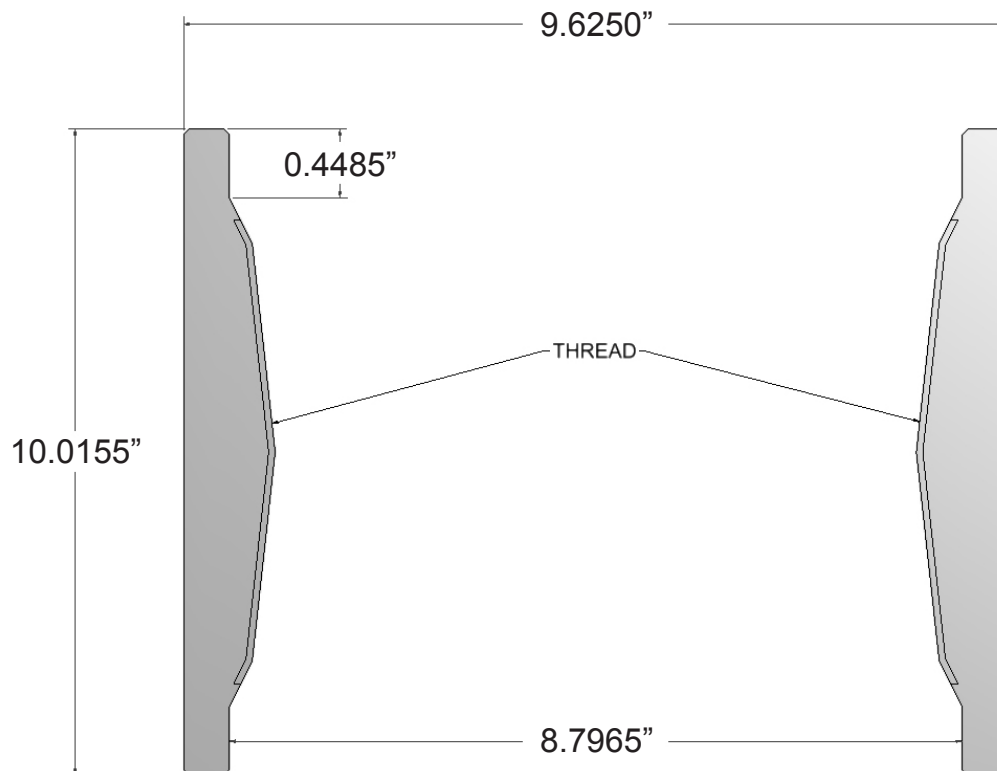

Part Number:

M3432100D

Description:

COUPLING

8 5/8" API, 8 RD. THREAD LONG 9.625" O.D.

K-55 GRADE, ERCB DIRECTIVE 10

Make a Difference.