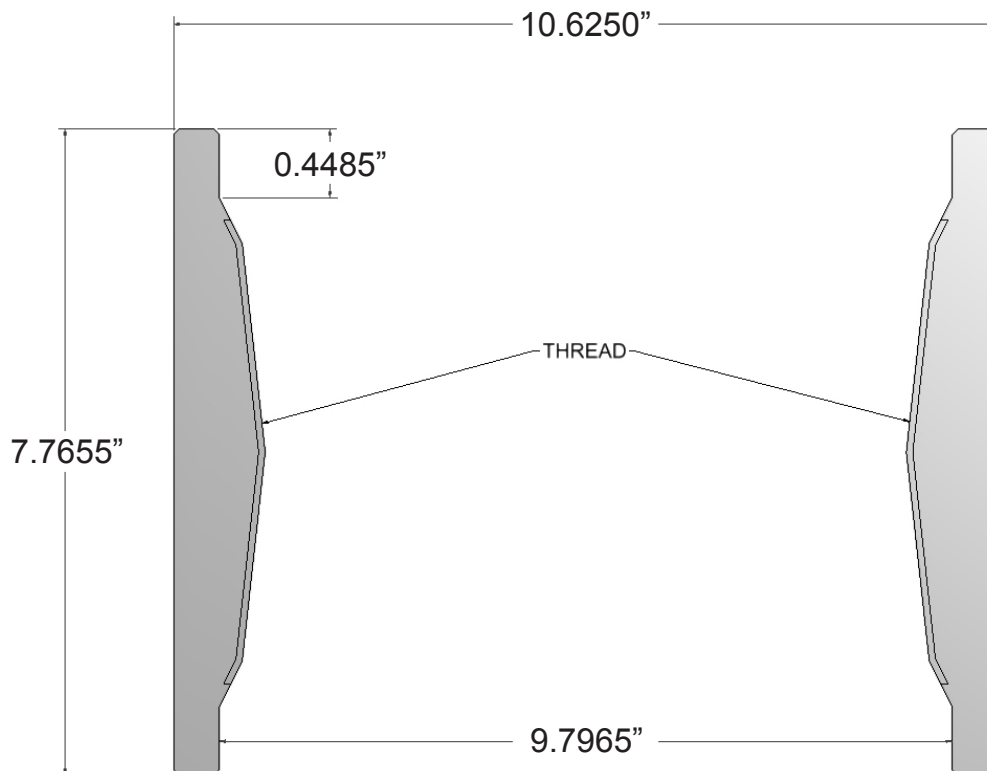

Part Number:

M3432500D

Description:

COUPLING

9 5/8" API, 8 RD. THREAD SHORT 10.625" O.D.

K-55 GRADE, ERCB DIRECTIVE 10

Make a Difference.