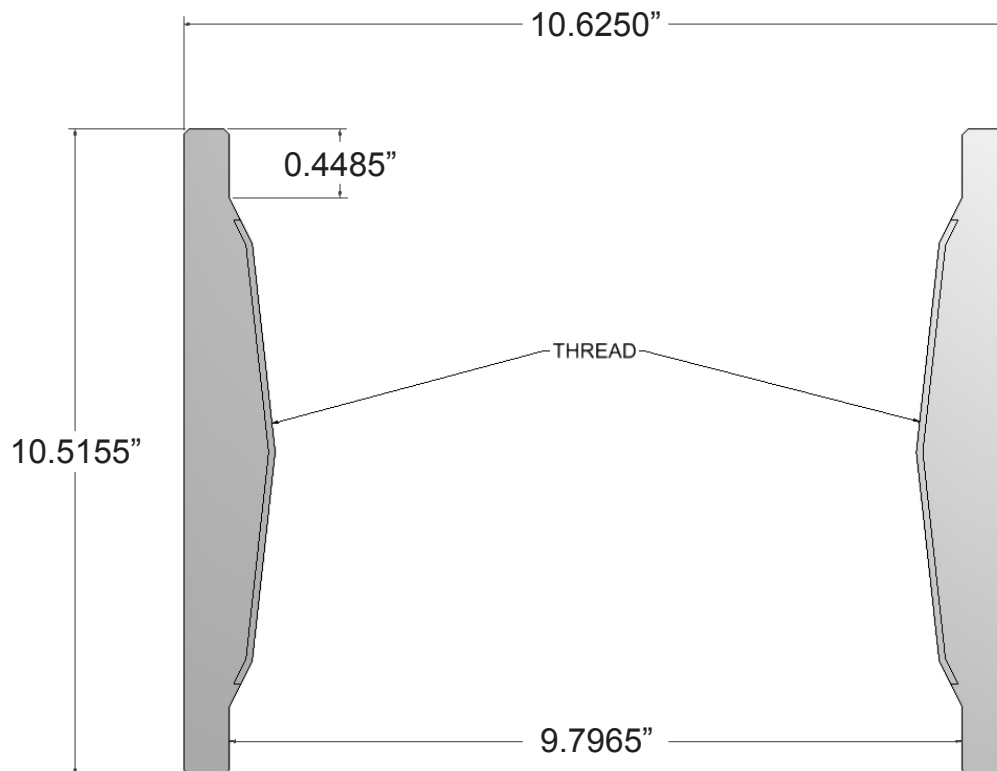

Part Number:

M3432600D

Description:

COUPLING

9 5/8" API, 8 RD. THREAD LONG 10.625" O.D.

K-55 GRADE, ERCB DIRECTIVE 10

Make a Difference.