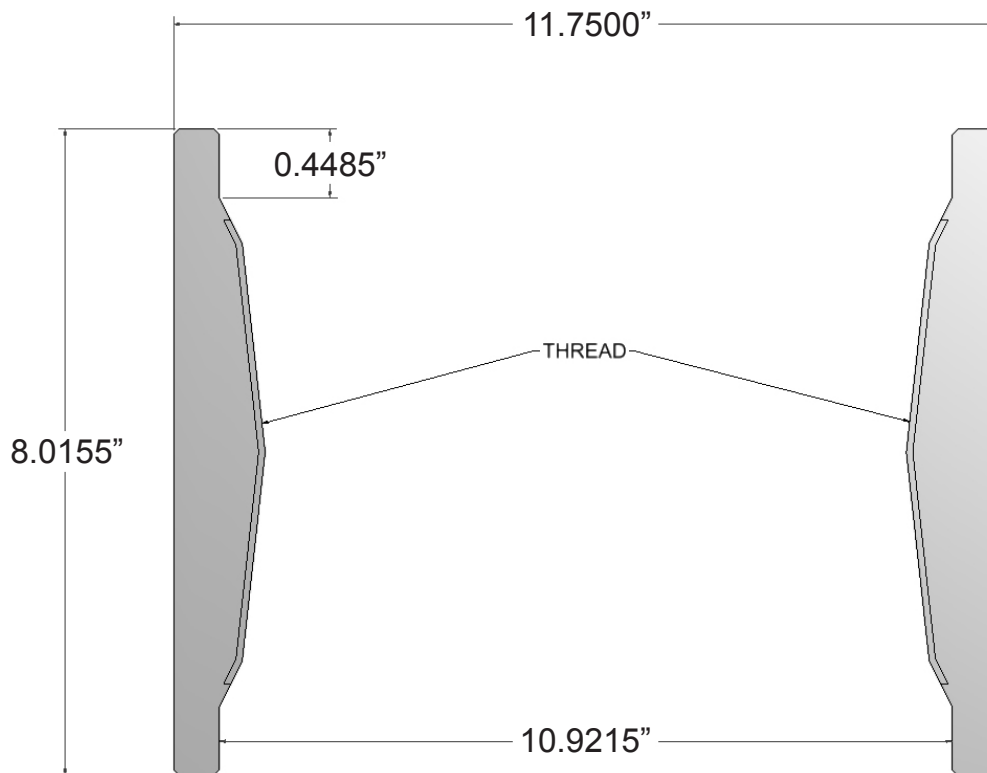

Part Number:

M3436100D

Description:

COUPLING

10 3/4" API, 8 RD. THREAD SHORT 11.750" O.D.

K-55 GRADE, ERCB DIRECTIVE 10

Make a Difference.