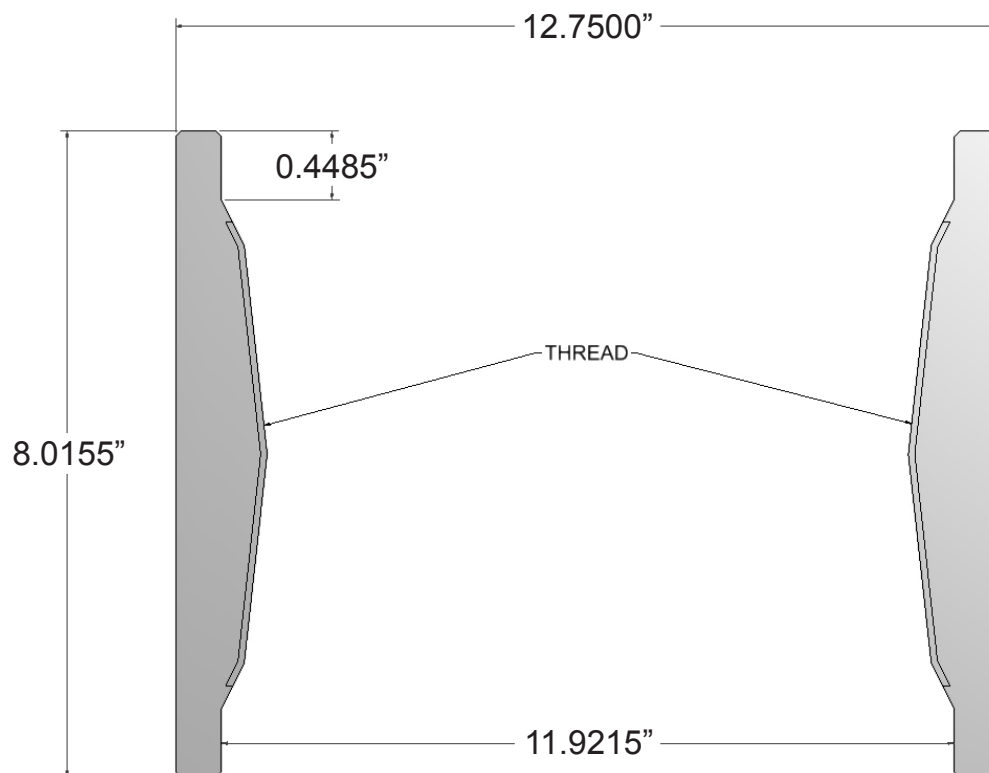

Part Number:

M3436390D

Description:

COUPLING

11 3/4" API, 8 RD. THREAD SHORT 12.750" O.D.

K-55 GRADE, ERCB DIRECTIVE 10

Make a Difference.