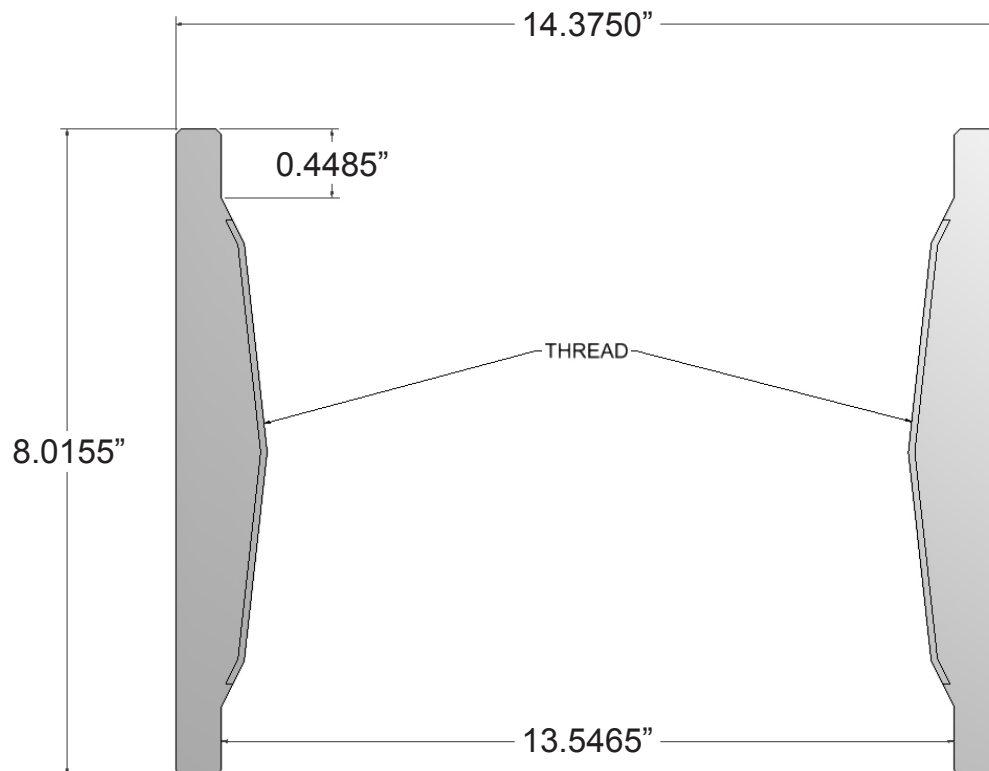

Part Number:

M3436600D

Description:

COUPLING

13 3/8" API, 8 RD. THREAD SHORT 14.375" O.D.

K-55 GRADE, ERCB DIRECTIVE 10

Make a Difference.