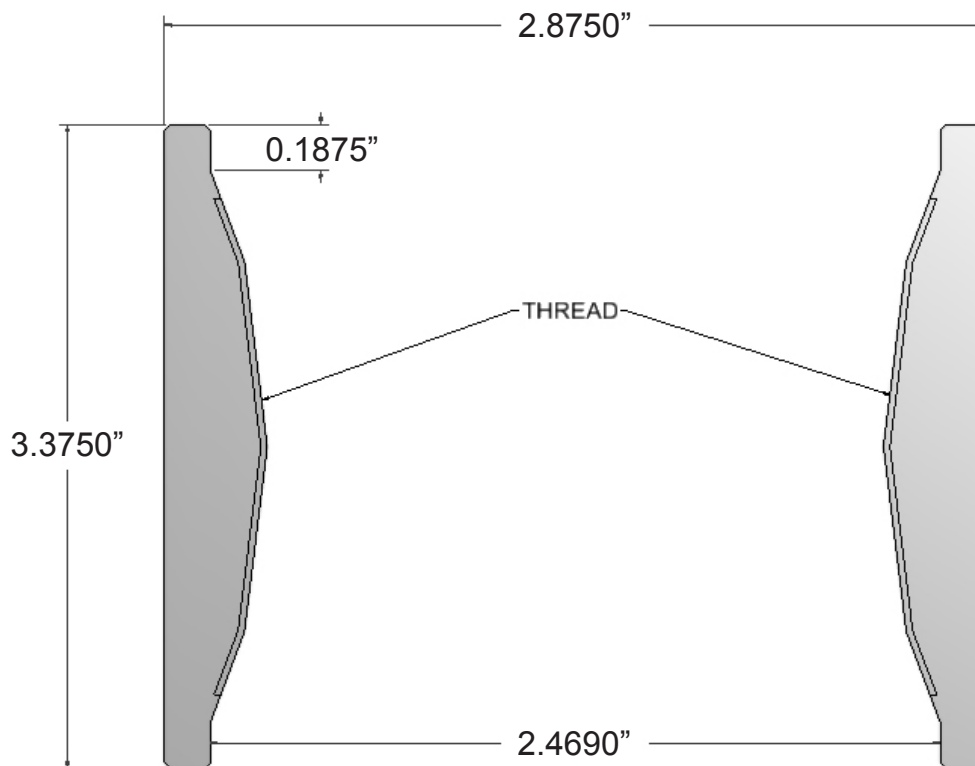

**M3428048D**

Description:

**COUPLING**

**2" REAMED & DRIFTED (R&D), 11.5 V. THREAD 2.875" O.D.**

**BLACK**

*Make a Difference.*