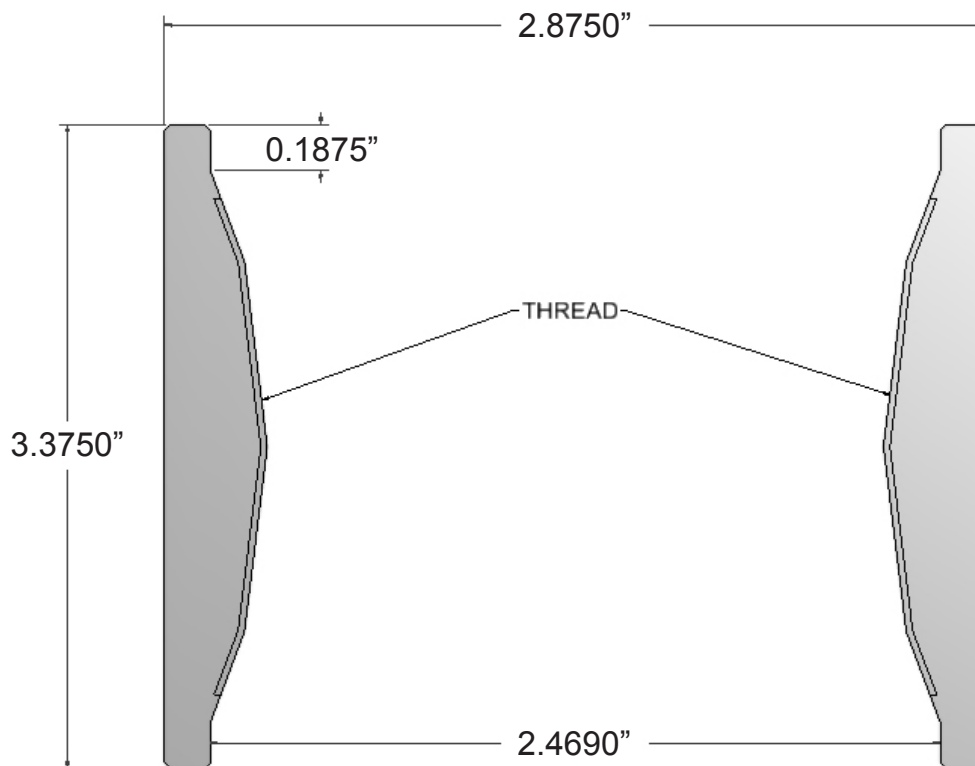

Part Number:

M3428049D

Description:

COUPLING

2" REAMED & DRIFTED (R&D), 11.5 V. THREAD 2.875" O.D.

GALVANIZED

Make a Difference.