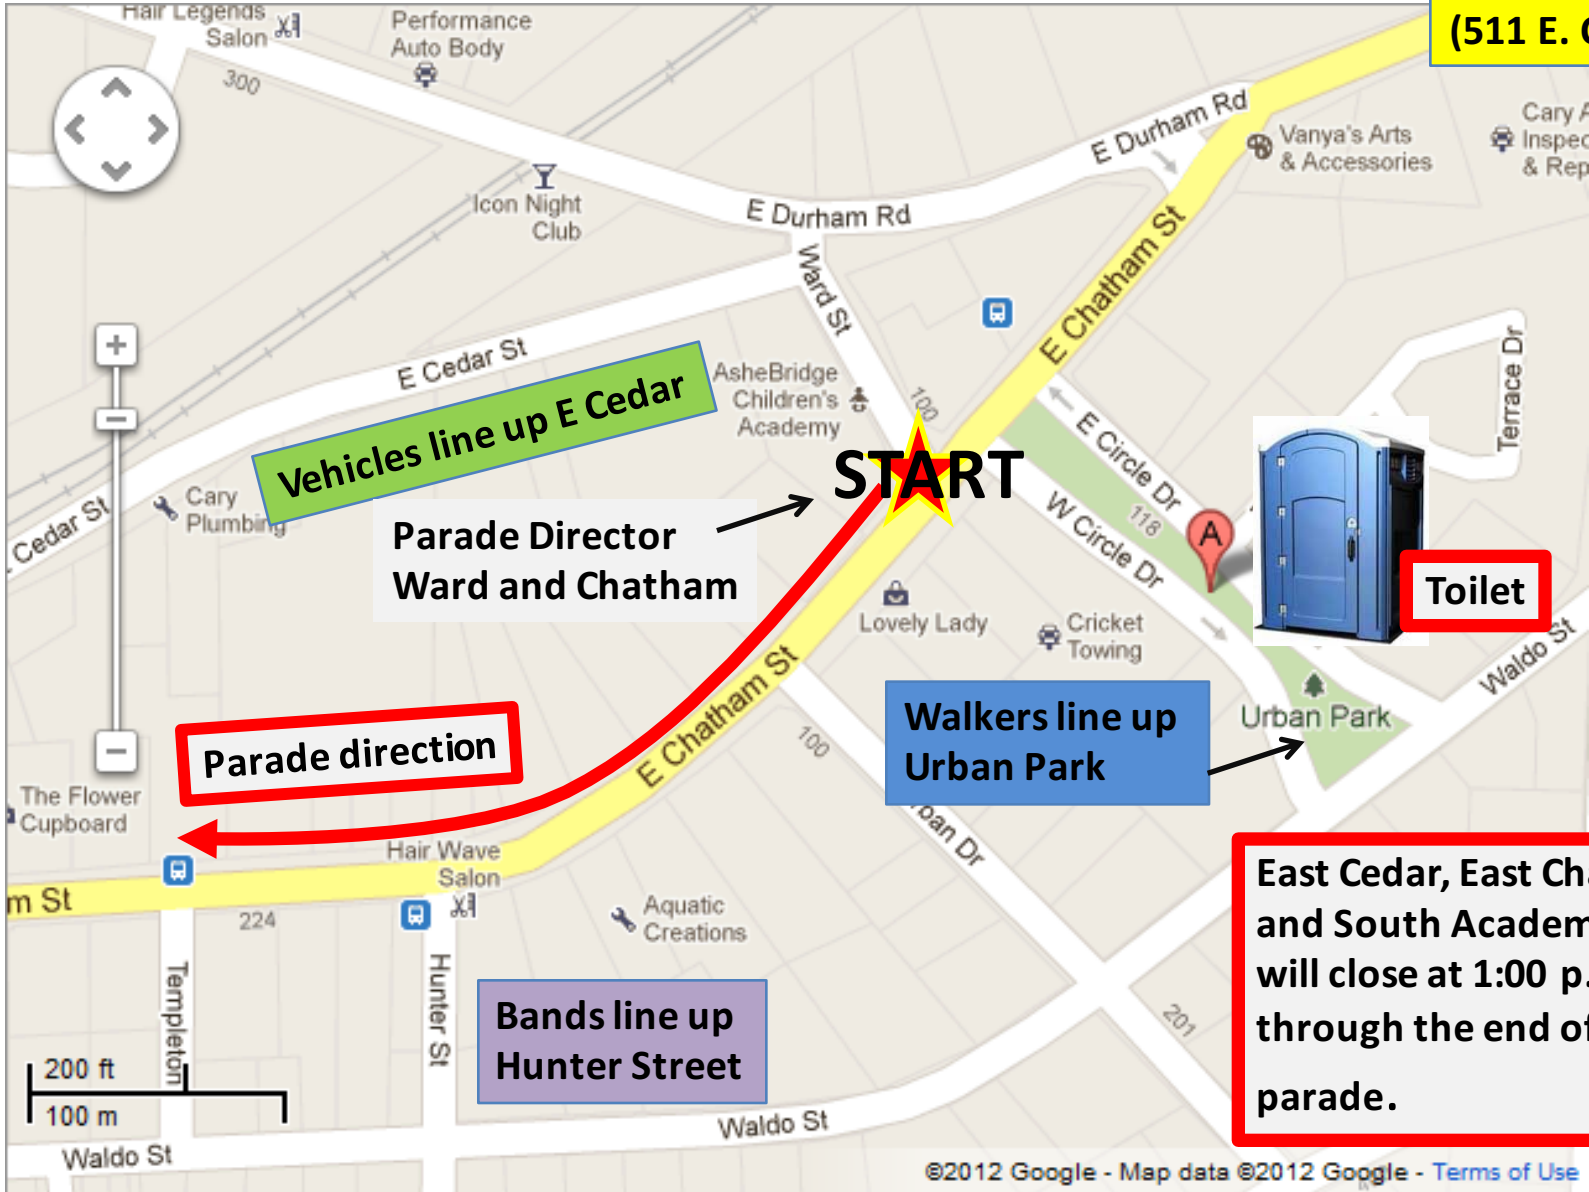

Cary Jaycees – Cary Christmas Parade Line-Up Map

Floats and riders
– Martin
Architectural
(511 E. Chatham)

Parade Director
Ward and Chatham

Parade direction

Walkers line up
Urban Park

Bands line up
Hunter Street

East Cedar, East Chatham,
and South Academy Streets
will close at 1:00 p.m.
through the end of the
parade.