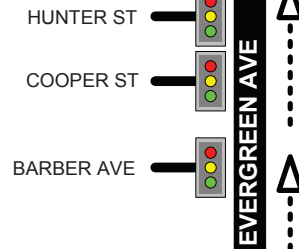

GREATER WOODBURY CROP WALK

START

- > 201 Mantua Blvd., United Methodist Church of Mantua
- > travel up Wenonah Ave (becomes Mantua Ave)

REST.1 Wenonah Memorial Presbyterian Church

- > continue up Mantua Ave
- > go left on Synott Ave
- > go left on Maple St.
- > go right on Princeton Blvd. (becomes W. Jersey)

REST.2 Oak Valley Athletic Association

- > bear right, follow West Jersey Ave
- > cross over Elm Ave and go left

REST.3 First Presbyterian Church (Woodbury Hts.)

- > retrace your steps back on Elm Ave
- > go left on Woodbury-Glassboro Rd.
- > bear right on Evergreen Ave (circle)

FINISH

- > 230 N. Evergreen Ave, Woodbury
- St. Stephen's Lutheran Church

FINISH

St. Stephen's Lutheran Church

6.2 miles

5 miles

START

United Methodist Church of Mantua

WENONAH AVE

MANTUA AVE

CROP WALK ROUTE

(follow the arrows)

REST.1

Wenonah Memorial Presbyterian