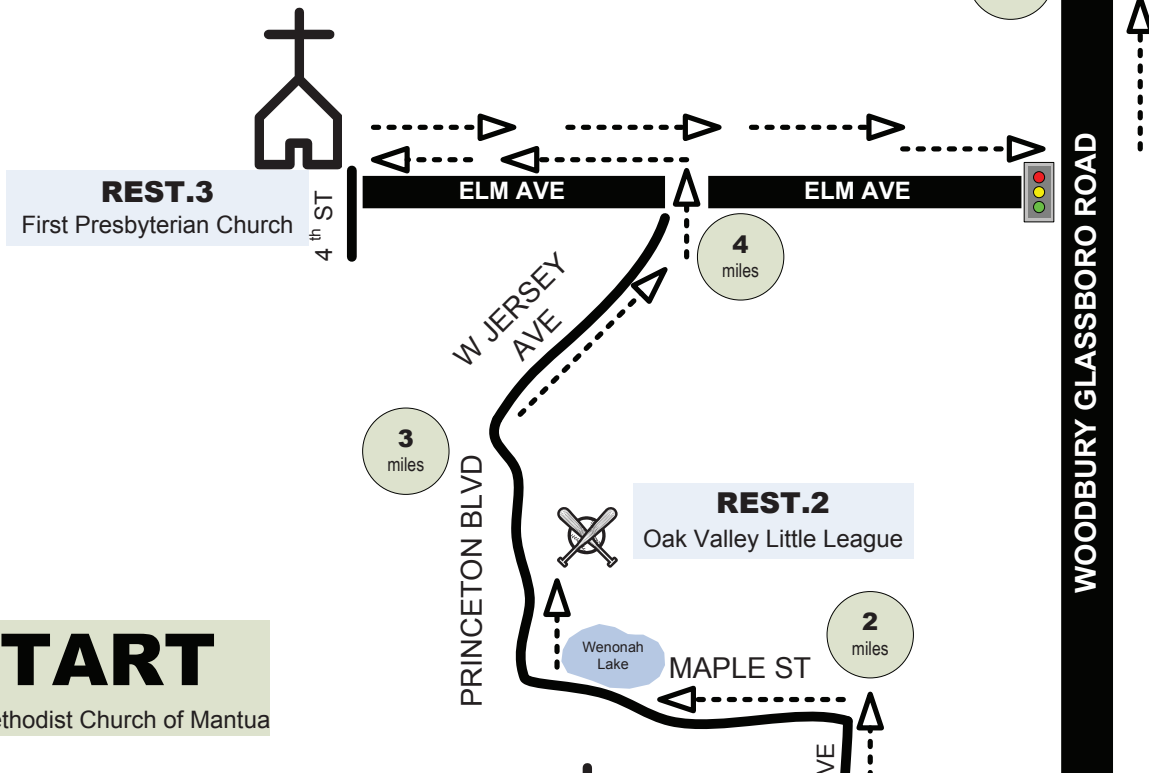

GREATER WOODBURY CROP WALK

START

- > 201 Mantua Blvd., United Methodist Church of Mantua
- > travel up Wenonah Ave (becomes Mantua Ave)

REST.1 Wenonah Memorial Presbyterian Church

- > continue up Mantua Ave
- > go left on Synott Ave
- > go left on Maple St.
- > go right on Princeton Blvd. (becomes W. Jersey)

REST.2 Oak Valley Athletic Association

- > bear right, follow West Jersey Ave
- > cross over Elm Ave and go left

REST.3 First Presbyterian Church (Woodbury Hts.)

- > retrace your steps back on Elm Ave
- > go left on Woodbury-Glassboro Rd.
- > bear right on Evergreen Ave (circle)

FINISH

- > 230 N. Evergreen Ave, Woodbury
- St. Stephen's Lutheran Church

FINISH

St. Stephen's Lutheran Church

6.2 miles

5 miles

START

United Methodist Church of Mantua

WENONAH AVE

MANTUA AVE

CROP WALK ROUTE

(follow the arrows)

REST.1

Wenonah Memorial Presbyterian