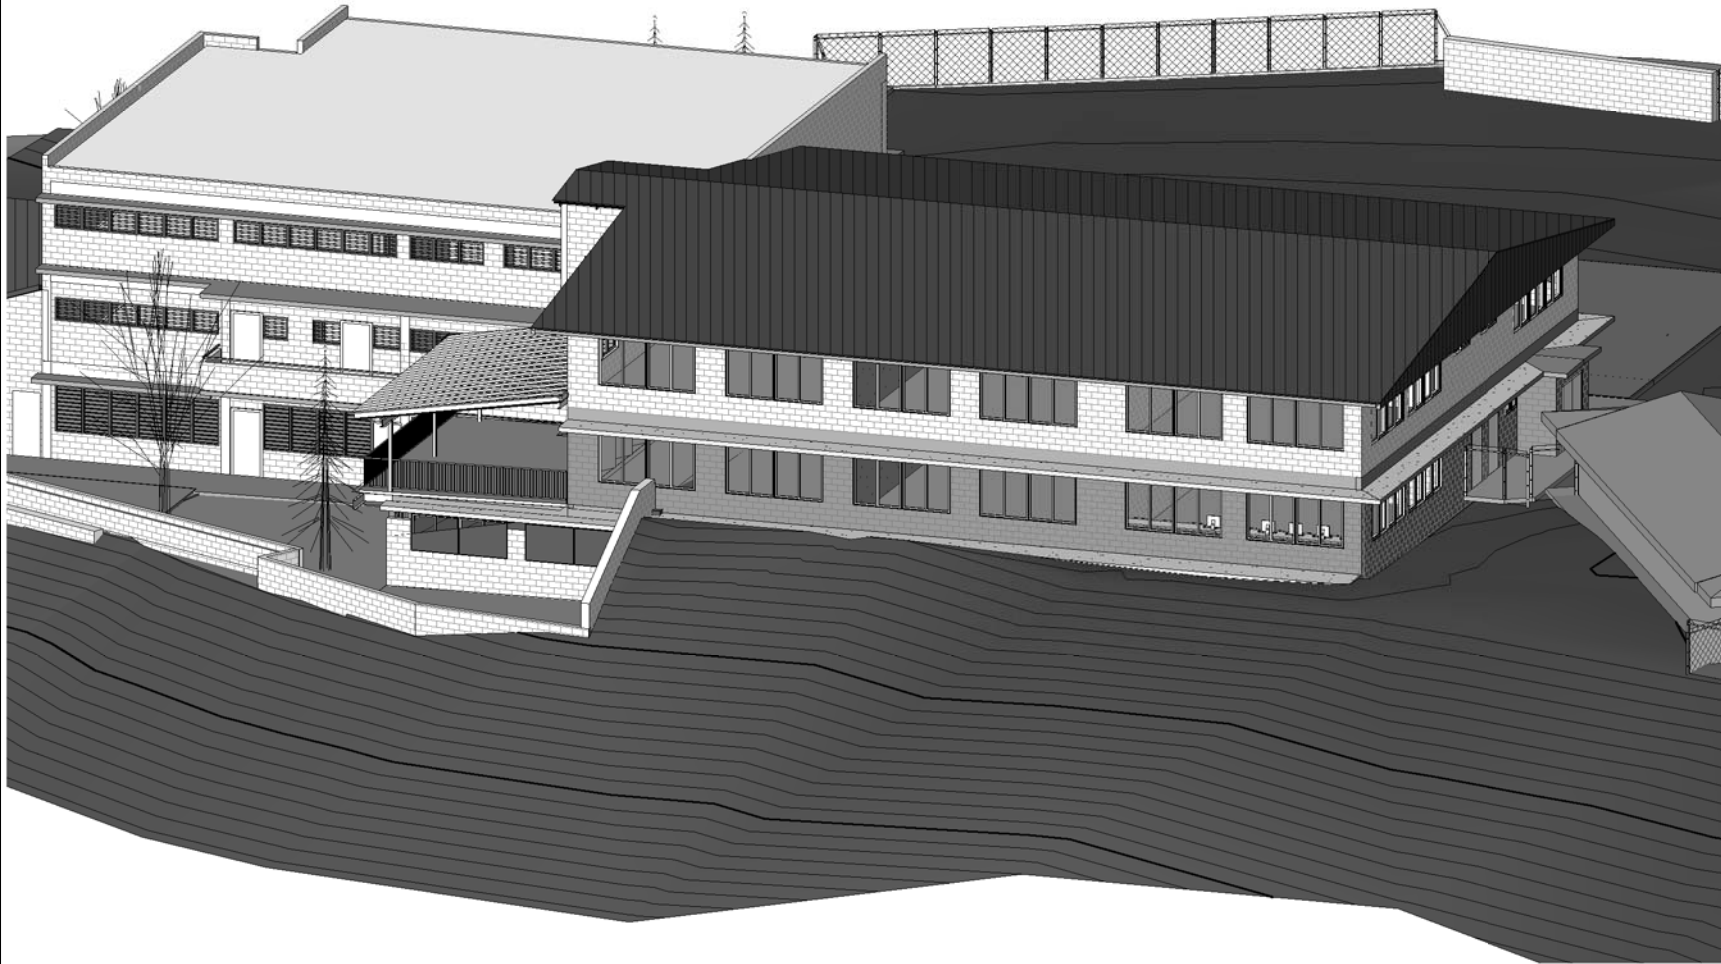

OUR SAVIOR LUTHERAN SCHOOL

① STREAM PERSPECTIVE

ECO-ISLAND ARCHITECTURE, LLC
ARCHITECT: JAMES M. SEVERSON, JR.
490 AULIMA LOOP, KAILUA, HI. 96734
PH: (808)262-0144 email: ecoisland@hawaiiintel.net

OUR SAVIOR LUTHERAN SCHOOL
NEW CLASSROOMS & ADMIN. BLDG FOR:
98-1098 MOANALUA ROAD - AIEA, HI 96701