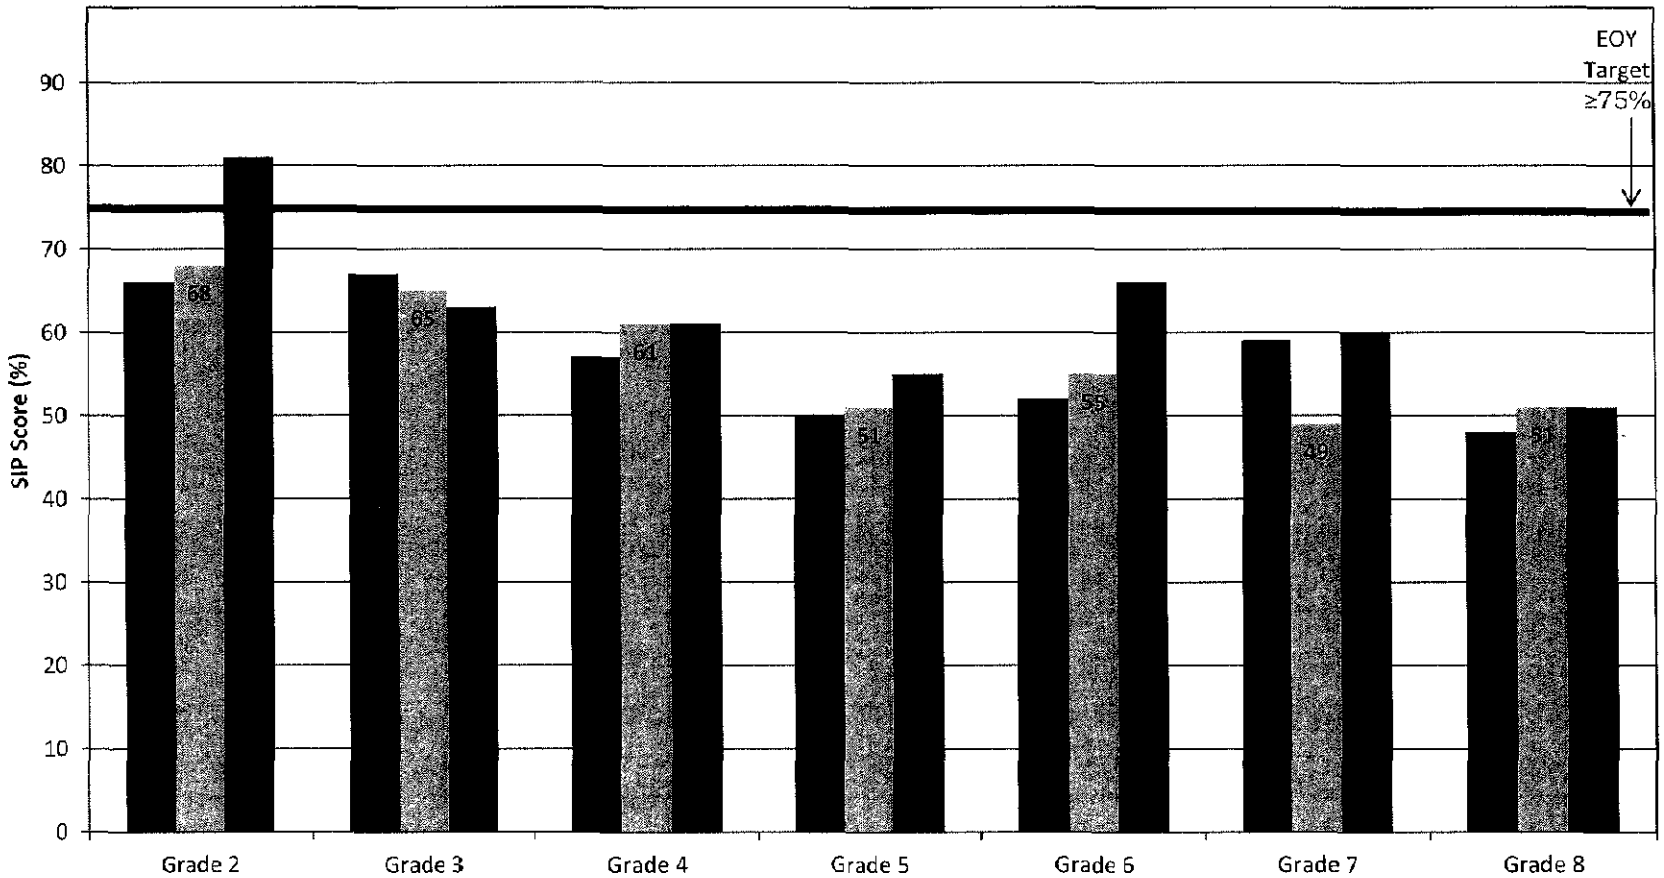

Archdiocese of Washington
St. Mary School (Landover Hills)
2014-15 Scantron Performance Series
YOY Overall Standards Item Pool Scores (SIP-%)
Mathematics

■ Math, EOY13   ■ Math, EOY14   ■ Math, EOY15