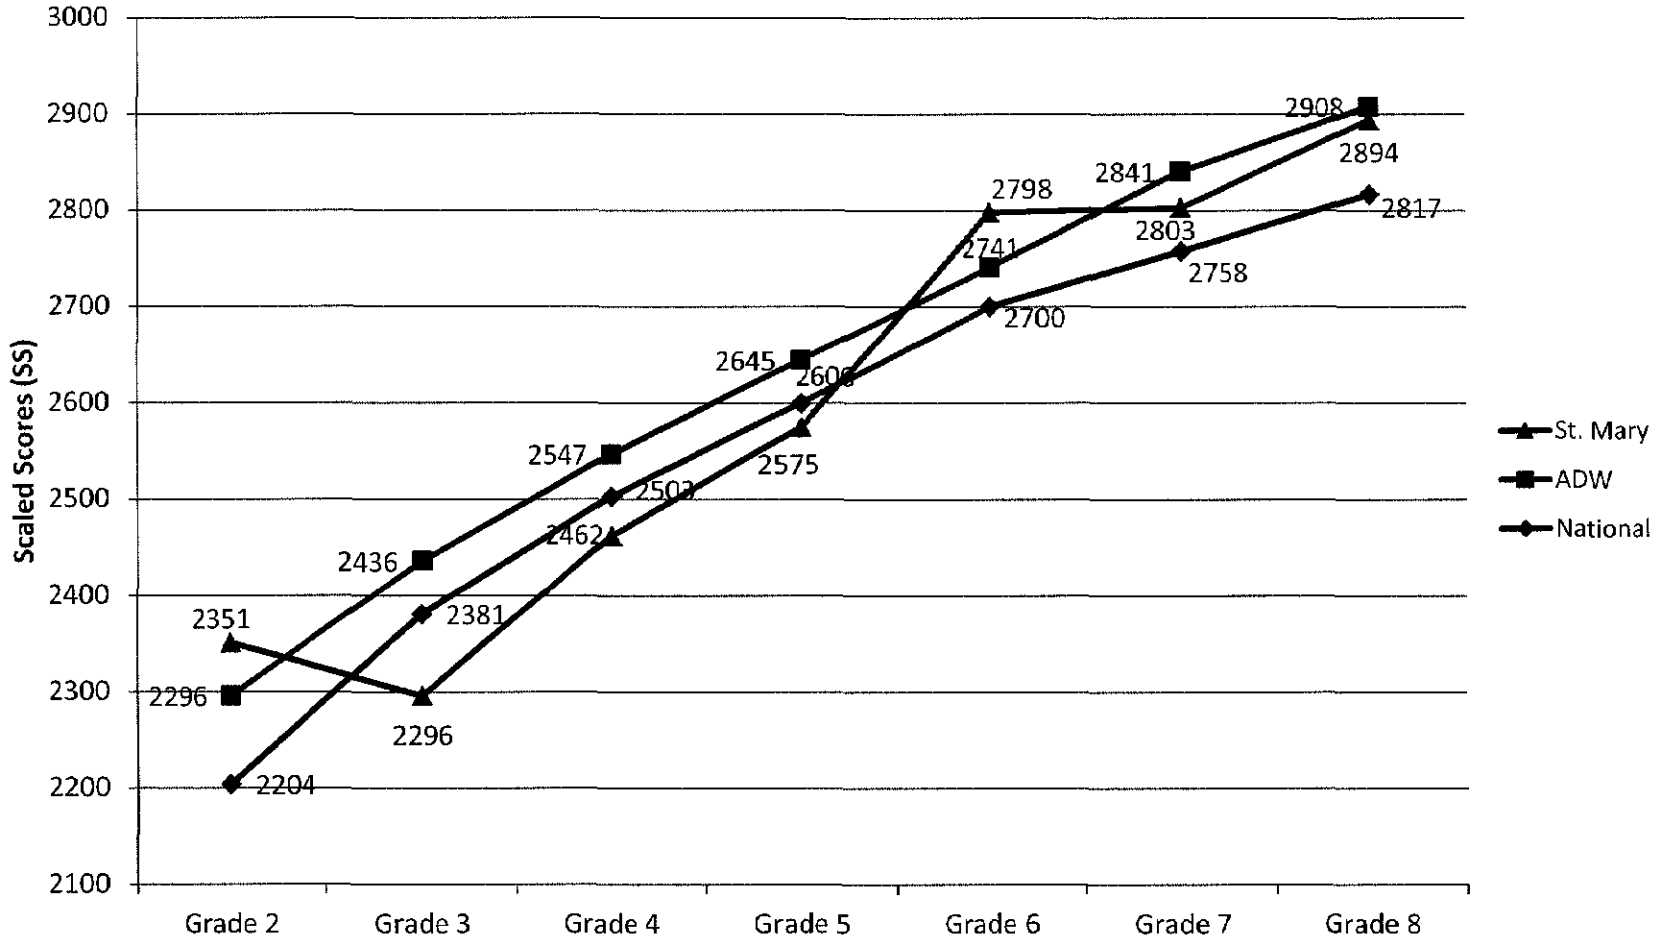

Archdiocese of Washington
St. Mary School (Landover Hills)
2014-15 Scantron Performance Series, EOY Test
ADW Mean Scaled Scores v. National Mean Scaled Scores
Mathematics