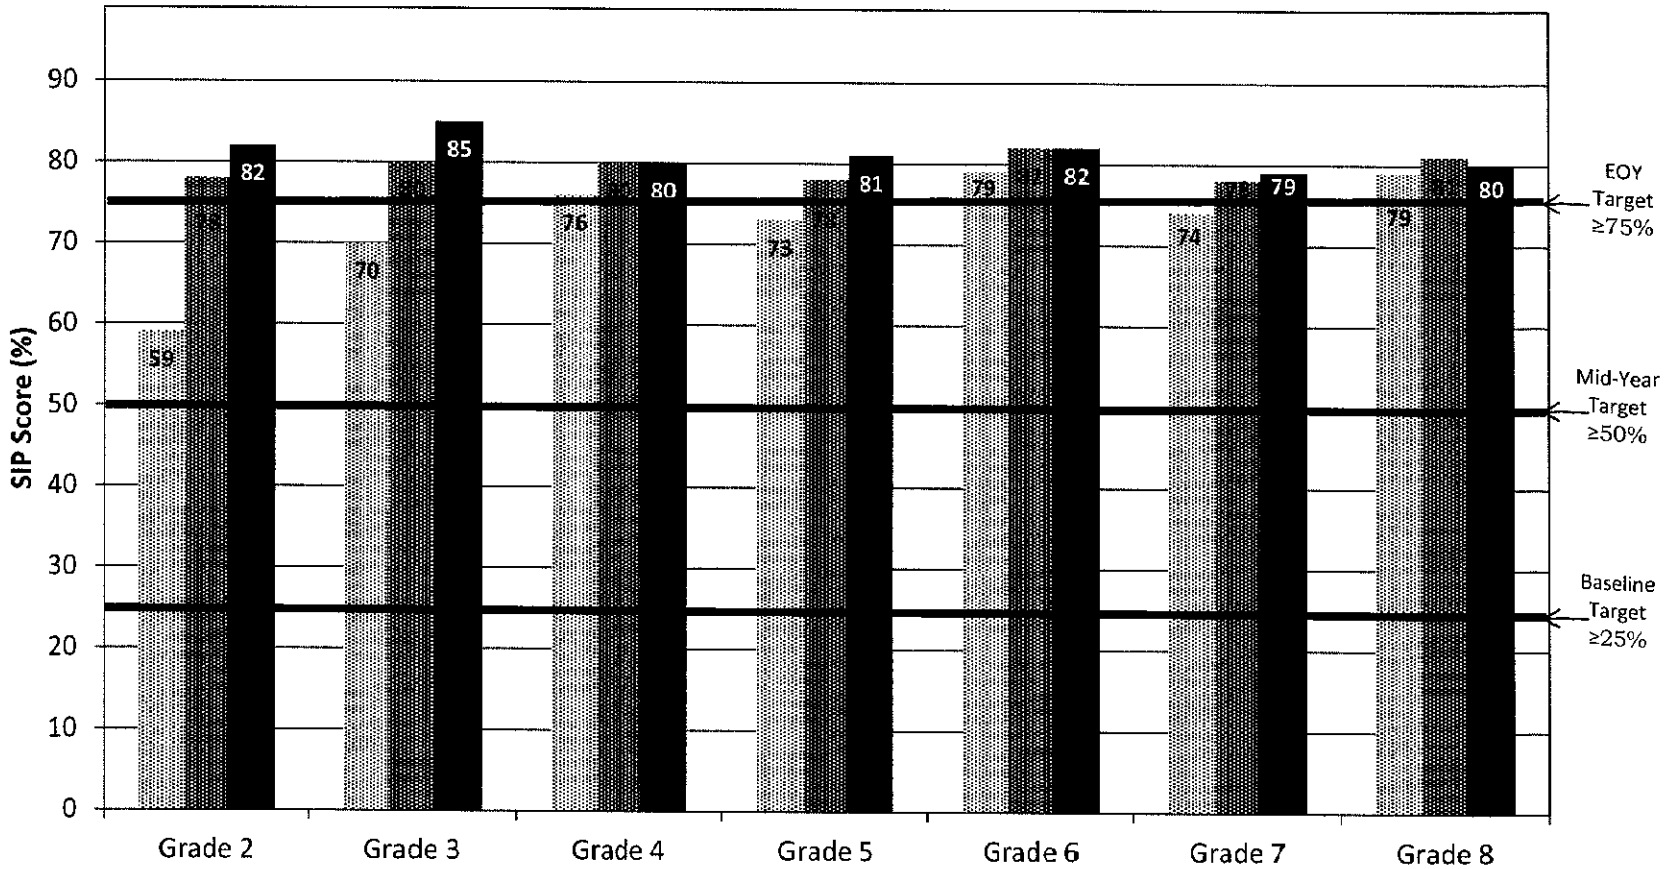

■ Math (Fall) ■ Math (Winter) ■ Math (Spring)

Archdiocese of Washington
St. Mary School (Landover Hills)
2014-15 Scantron Performance Series
Overall Standards Item Pool Scores (SIP-%)
Reading

Reading (Fall) Reading (Winter) Reading (Spring)