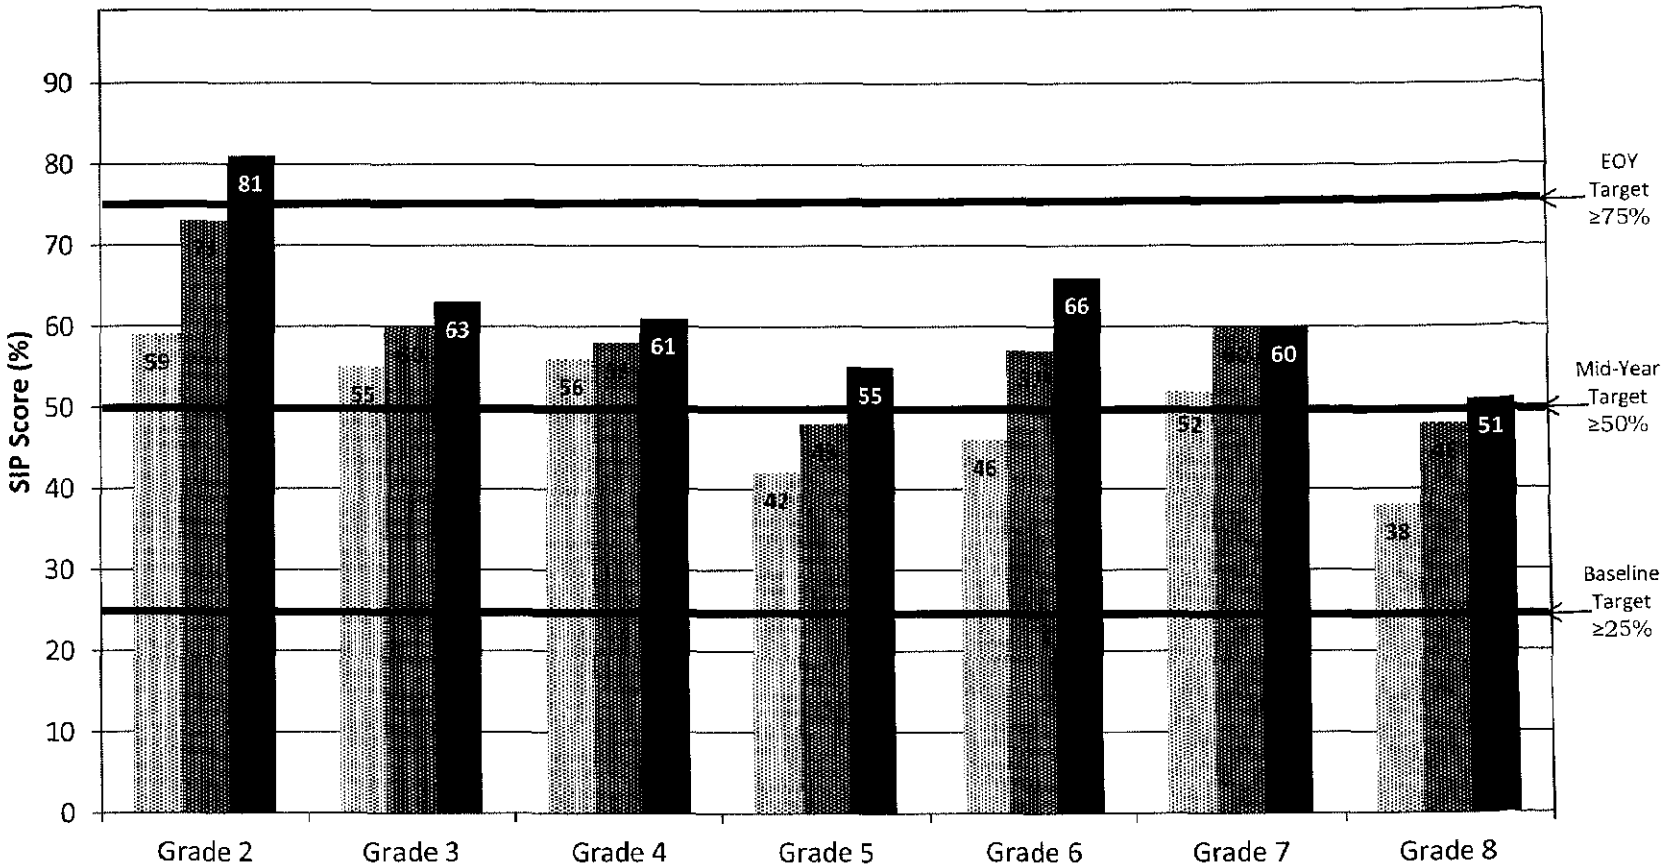

■ Math (Fall) ■ Math (Winter) ■ Math (Spring)

Archdiocese of Washington
St. Mary School (Landover Hills)
2014-15 Scantron Performance Series
Overall Standards Item Pool Scores (SIP-%)
Reading

Reading (Fall) Reading (Winter) Reading (Spring)