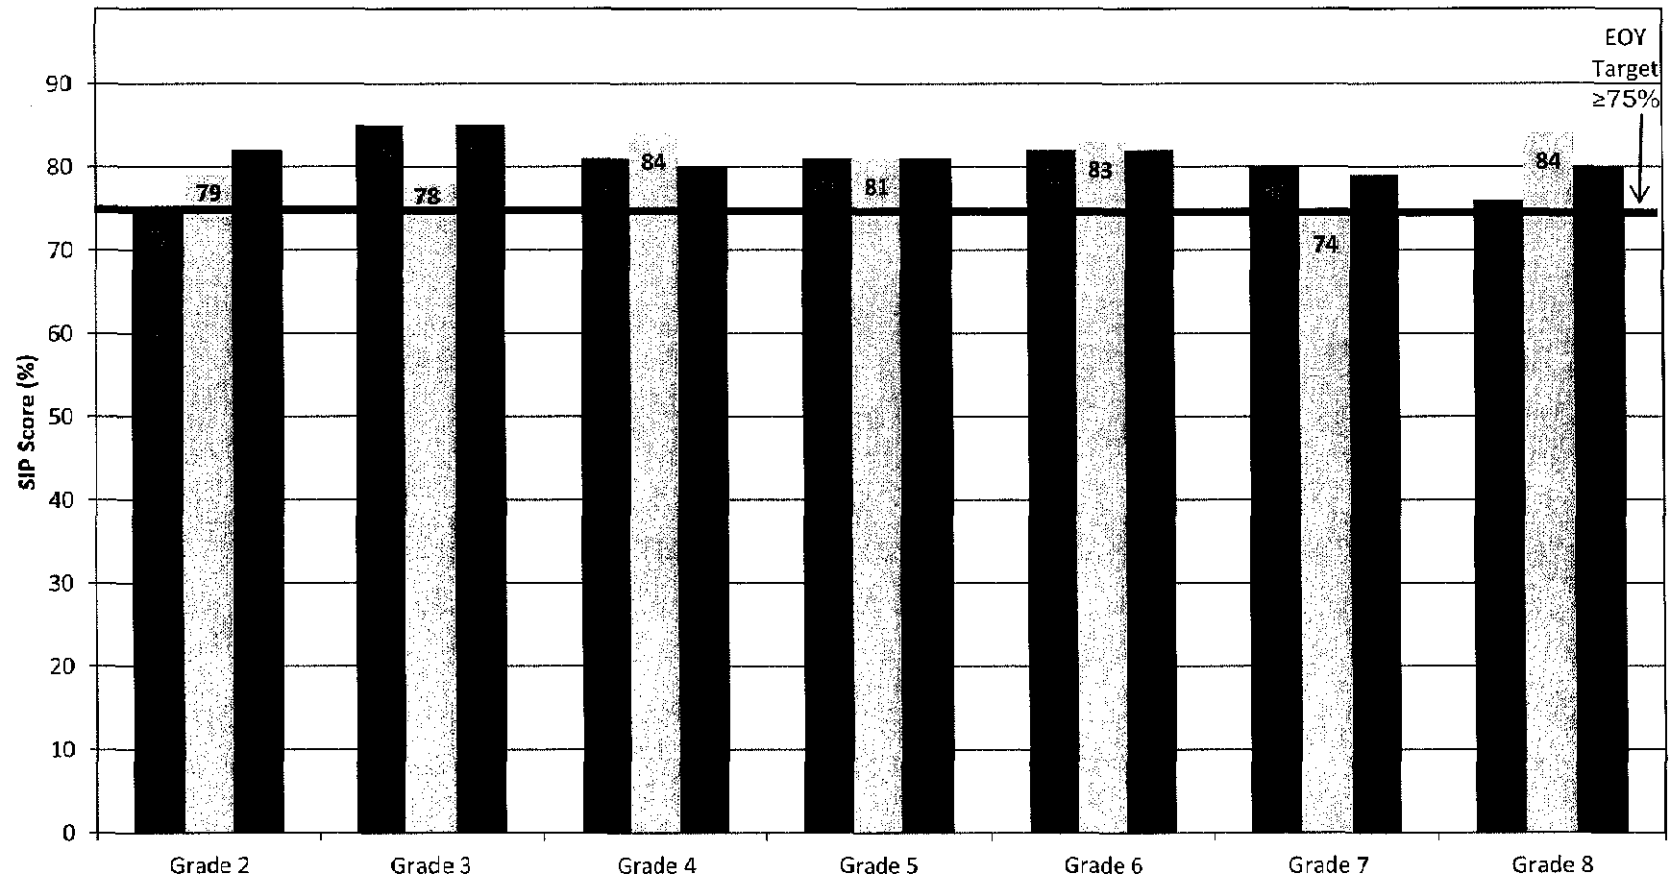

Archdiocese of Washington
St. Mary School (Landover Hills)
2014-15 Scantron Performance Series
YOY Overall Standards Item Pool Scores (SIP-%)
Reading

■ Reading, EOY13   ■ Reading, EOY14   ■ Reading, EOY15